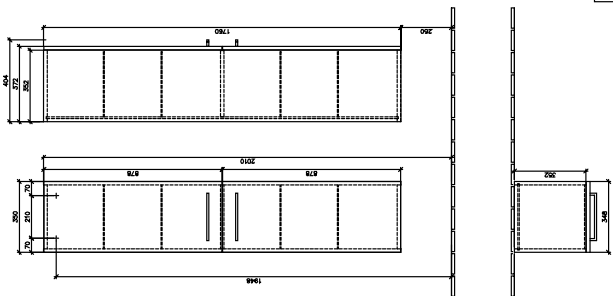

AVENTO TALL CABINET ANGULAR

PRODUCT INFORMATION

Article title	Villeroy & Boch Avento Tall cabinet, 2 doors, 346 x 1760 x 372 mm, Elm Impresso
Article number	A89400PN
Assembly / Assembly type	wall-mounted
Type of opening	2 doors
Door hinge	hinges on left
Equipment	2x door 4x glass shelf
Scope of delivery	1 x tall cabinet 1x fastening set
Depth in mm	372
Width in mm	346
Height in mm	1760
Collection	Avento
Product designation	Tall cabinet
Function	with SoftClosing
Material front	Chipboard
Surface of front	Direct coating
Material body	Chipboard
Surface of body	Direct coating
Other material	Handle: Chrome
other surfaces	Handle: glossy
Shape	Angular
Colour designation	Elm Impresso
With lighting	No
Smart home compatible	No

TECHNICAL DRAWINGS

A89400PN

AVENTO A89400_A89401	 Villeroy & Boch 1748

A89400PN

AVENTO A89400_A89401	 Villeroy & Boch 1748