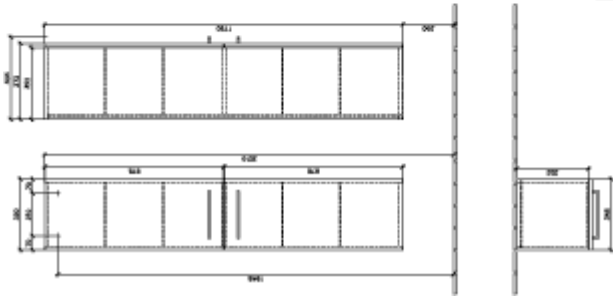

AVENTO TALL CABINET ANGULAR

PRODUCT INFORMATION

Article title	Villeroy & Boch Avento Tall cabinet, 2 doors, 346 x 1760 x 372 mm, Elm Impresso
Article number	A89400PN
Assembly / Assembly type	wall-mounted
Type of opening	2 doors
Door hinge	hinges on left
Equipment	2x door 4x glass shelf
Scope of delivery	1 x tall cabinet 1x fastening set
Depth in mm	372
Width in mm	346
Height in mm	1760
Collection	Avento
Product designation	Tall cabinet
Function	with SoftClosing
Material front	Chipboard
Surface of front	Direct coating
Material body	Chipboard
Surface of body	Direct coating
Other material	Handle: Chrome
other surfaces	Handle: glossy
Shape	Angular
Colour designation	Elm Impresso
With lighting	No
Smart home compatible	No

TECHNICAL DRAWINGS

A89400PN

AVENTO A89400_A89401	 Villeroy & Boch 1748

A89400PN

AVENTO A89400_A89401	 Villeroy & Boch 1748