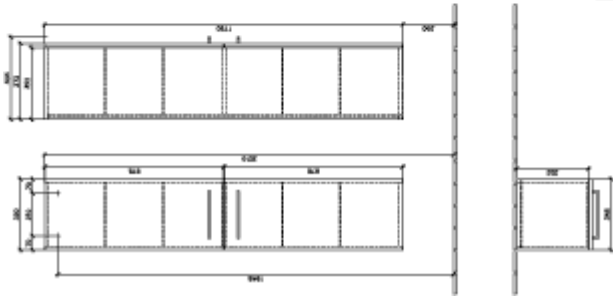

TECHNICAL DRAWINGS

A89400B4

AVENTO A89400_A89401	 Villeroy & Boch 1748
	V01 / 20.09.2019

A89400B4