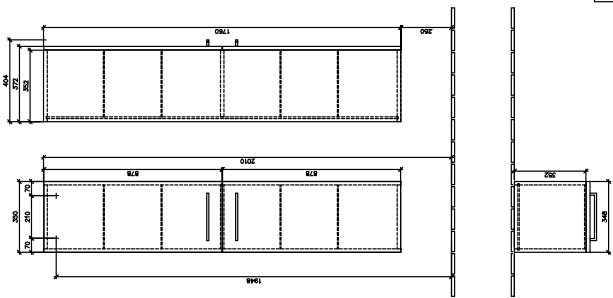

AVENTO A89400_A89401	 Villeroy & Boch 1748
	V01 / 20.09.2019