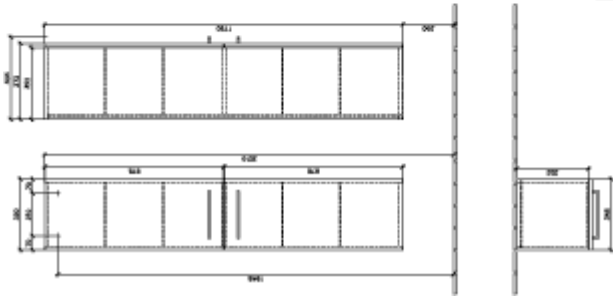

AVENTO TALL CABINET ANGULAR

PRODUCT INFORMATION

Article title	Villeroy & Boch Avento Tall cabinet, 2 doors, 346 x 1760 x 372 mm, Crystal Black
Article number	A89400B3
Assembly / Assembly type	wall-mounted
Type of opening	2 doors
Door hinge	hinges on left
Equipment	2x door 4x glass shelf
Scope of delivery	1 x tall cabinet 1x fastening set
Depth in mm	372
Width in mm	346
Height in mm	1760
Collection	Avento
Product designation	Tall cabinet
Function	with SoftClosing
Material front	MDF
Surface of front	Acrylic layer
Material body	MDF
Surface of body	Acrylic layer
Other material	Handle: Chrome
other surfaces	Handle: glossy
Shape	Angular
Colour designation	Crystal Black
With lighting	No
Smart home compatible	No

TECHNICAL DRAWINGS

A89400B3

AVENTO A89400_A89401	 Villeroy & Boch 1748
	V01 / 20.09.2019

A89400B3

AVENTO A89400_A89401	 Villeroy & Boch 1748
	V01 / 20.09.2019