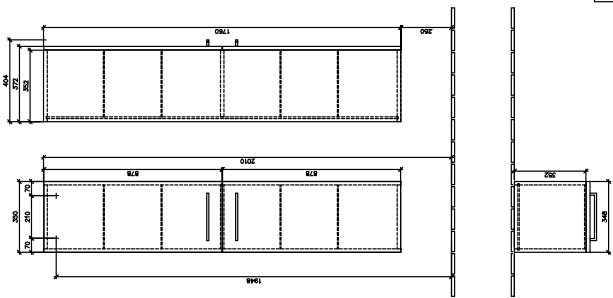

AVENTO TALL CABINET ANGULAR

PRODUCT INFORMATION

Article title	Villeroy & Boch Avento Tall cabinet, 2 doors, 346 x 1760 x 372 mm, Crystal Black
Article number	A89400B3
Assembly / Assembly type	wall-mounted
Type of opening	2 doors
Door hinge	hinges on left
Equipment	2x door 4x glass shelf
Scope of delivery	1 x tall cabinet 1x fastening set
Depth in mm	372
Width in mm	346
Height in mm	1760
Collection	Avento
Product designation	Tall cabinet
Function	with SoftClosing
Material front	MDF
Surface of front	Acrylic layer
Material body	MDF
Surface of body	Acrylic layer
Other material	Handle: Chrome
other surfaces	Handle: glossy
Shape	Angular
Colour designation	Crystal Black
With lighting	No
Smart home compatible	No

TECHNICAL DRAWINGS

A89400B3

AVENTO A89400_A89401	 Villeroy & Boch 1748
	V01 / 20.09.2019

A89400B3

AVENTO A89400_A89401	 Villeroy & Boch 1748
	V01 / 20.09.2019