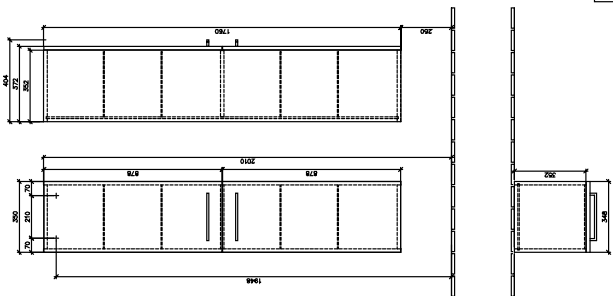

AVENTO TALL CABINET ANGULAR

PRODUCT INFORMATION

Article title	Villeroy & Boch Avento Tall cabinet, 2 doors, 346 x 1760 x 372 mm, Crystal Grey
Article number	A89400B1
Assembly / Assembly type	wall-mounted
Type of opening	2 doors
Door hinge	hinges on left
Equipment	2x door 4x glass shelf
Scope of delivery	1 x tall cabinet 1x fastening set
Depth in mm	372
Width in mm	346
Height in mm	1760
Collection	Avento
Product designation	Tall cabinet
Function	with SoftClosing
Material front	MDF
Surface of front	Acrylic layer
Material body	MDF
Surface of body	Acrylic layer
Other material	Handle: Chrome
other surfaces	Handle: glossy
Shape	Angular
Colour designation	Crystal Grey
With lighting	No
Smart home compatible	No

TECHNICAL DRAWINGS

A89400B1

AVENTO A89400_A89401	 Villeroy & Boch 1748

A89400B1

AVENTO A89400_A89401	 Villeroy & Boch 1748