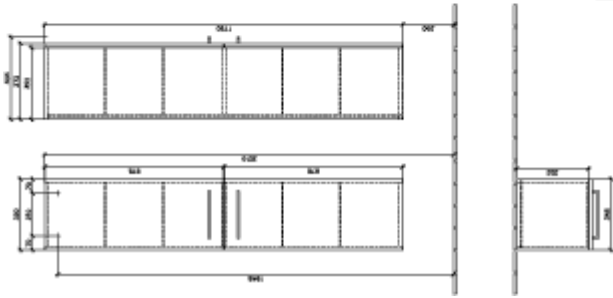

AVENTO TALL CABINET ANGULAR

PRODUCT INFORMATION

Article title	Villeroy & Boch Avento Tall cabinet, 2 doors, 346 x 1760 x 372 mm, Crystal Grey
Article number	A89400B1
Assembly / Assembly type	wall-mounted
Type of opening	2 doors
Door hinge	hinges on left
Equipment	2x door 4x glass shelf
Scope of delivery	1 x tall cabinet 1x fastening set
Depth in mm	372
Width in mm	346
Height in mm	1760
Collection	Avento
Product designation	Tall cabinet
Function	with SoftClosing
Material front	MDF
Surface of front	Acrylic layer
Material body	MDF
Surface of body	Acrylic layer
Other material	Handle: Chrome
other surfaces	Handle: glossy
Shape	Angular
Colour designation	Crystal Grey
With lighting	No
Smart home compatible	No

TECHNICAL DRAWINGS

A89400B1

AVENTO A89400_A89401	 Villeroy & Boch 1748

A89400B1

AVENTO A89400_A89401	 Villeroy & Boch 1748