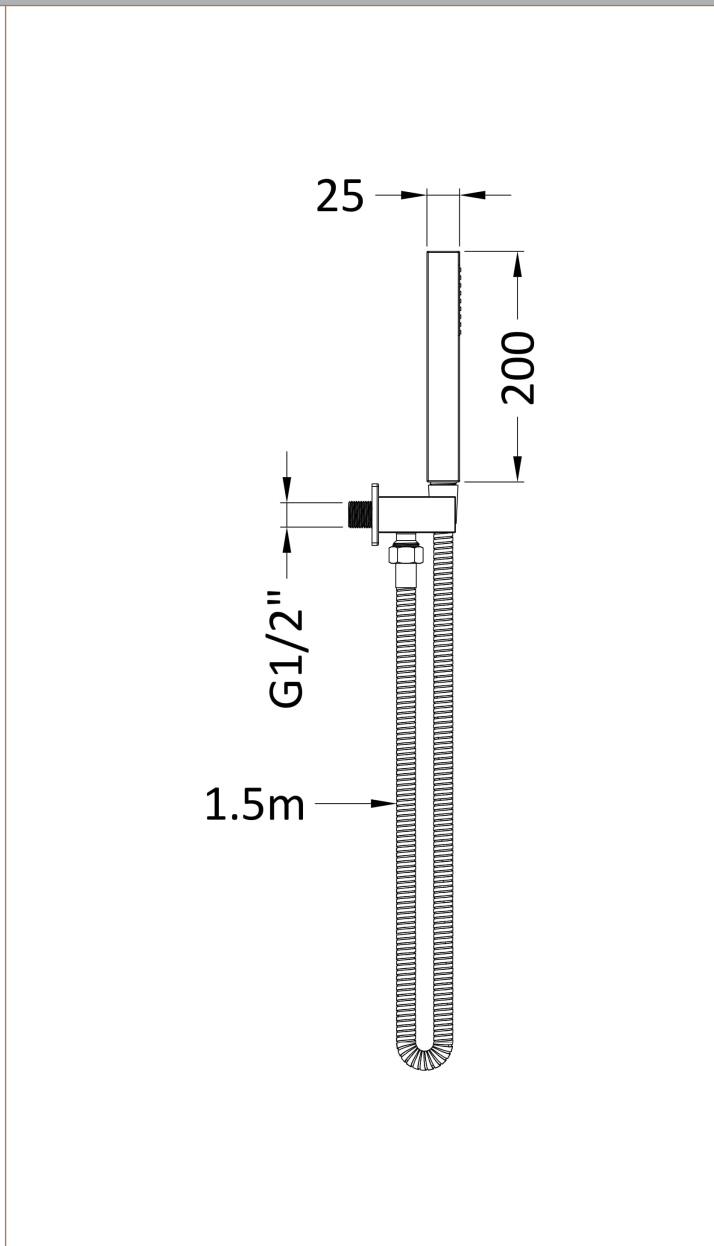

Sales Code: A8264

Description: Sq Outlet Elbow C/W Parking Bkt & Kit

Product Dimensions	
Length (mm):	
Width (mm):	25
Height (mm):	1700
Depth (mm):	55
Nett Weight (kg):	0.68
Packaging Dimensions	
Length (mm):	275
Width (mm):	185
Height (mm):	
Gross Weight (kg):	0.68
Packaging Data	
Box Colour:	White Cardboard Box
Box Qty:	1
Label Size:	100 x 50
Label Colour:	White Label
Label Qty:	2
Outer Box Dimensions (If Applicable)	
Length (mm):	
Width (mm):	
Height (mm):	
Depth (mm):	
Gross Weight (kg):	
Barcode:	5056462620527
Product Details	
Country of Origin:	China
Fitting Instruction:	No
Product Material:	Brass/ABS
Mount Type:	Surface, Wall
Outlet Elbow Supplied:	Yes
Easy Clean:	Not Applicable
Head Included:	No
Handset Included:	Yes
Body Jets Included:	Not Applicable
No of Body Jets:	Not Applicable
Operating Pressure (bar):	
Valve/Cartridge Type:	Not Applicable
Flow Rates (L/min):	0.1 bar: N/A 0.5 bar: N/A 1 bar: N/A 2 bar: N/A 3 bar: N/A
TMV2 Approved:	No Approval No: N/A
TMV3 Approved:	No Approval No: N/A
WRAS Approved:	No Approval No: N/A
Head Function:	Not Applicable
Handset Function:	Single Setting
Body Jet Info:	Not Applicable
Pipe Size:	Not Applicable
Pipe Centres:	N/A
Colour/Finish:	Brushed Brass
Hose Included:	Yes
No. of Outlets:	N/A