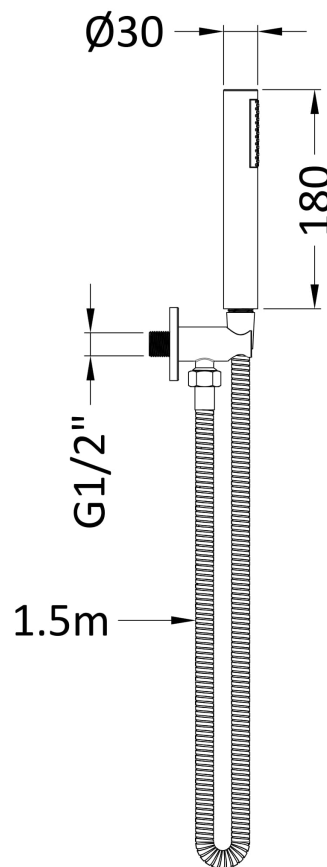

Sales Code: A8263

Description: Round Outlet Elbow C/W Parking Bkt & Kit

Product Dimensions

Length (mm):	
Width (mm):	30
Height (mm):	1230
Depth (mm):	
Nett Weight (kg):	0.62

Packaging Dimensions

Length (mm):	275
Width (mm):	185
Height (mm):	
Gross Weight (kg):	0.62

Packaging Data

Box Colour:	White Cardboard Box
Box Qty:	1
Label Size:	100 x 50
Label Colour:	White Label
Label Qty:	2

Outer Box Dimensions (If Applicable)

Length (mm):	
Width (mm):	
Height (mm):	
Depth (mm):	
Gross Weight (kg):	
Barcode:	5056462620343

Product Details

Country of Origin:	China
Fitting Instruction:	No
Product Material:	Brass/ABS
Mount Type:	Surface, Wall
Outlet Elbow Supplied:	Yes
Easy Clean:	Not Applicable
Head Included:	No
Handset Included:	Yes
Body Jets Included:	Not Applicable
No of Body Jets:	Not Applicable
Operating Pressure (bar):	
Valve/Cartridge Type:	Not Applicable
Flow Rates (L/min):	0.1 bar: N/A 0.5 bar: N/A 1 bar: N/A 2 bar: N/A 3 bar: N/A
TMV2 Approved:	No Approval No: N/A
TMV3 Approved:	No Approval No: N/A
WRAS Approved:	No Approval No: N/A
Head Function:	Not Applicable
Handset Function:	Single Setting
Body Jet Info:	Not Applicable
Pipe Size:	Not Applicable
Pipe Centres:	N/A
Colour/Finish:	Brushed Brass
Hose Included:	Yes
No. of Outlets:	N/A