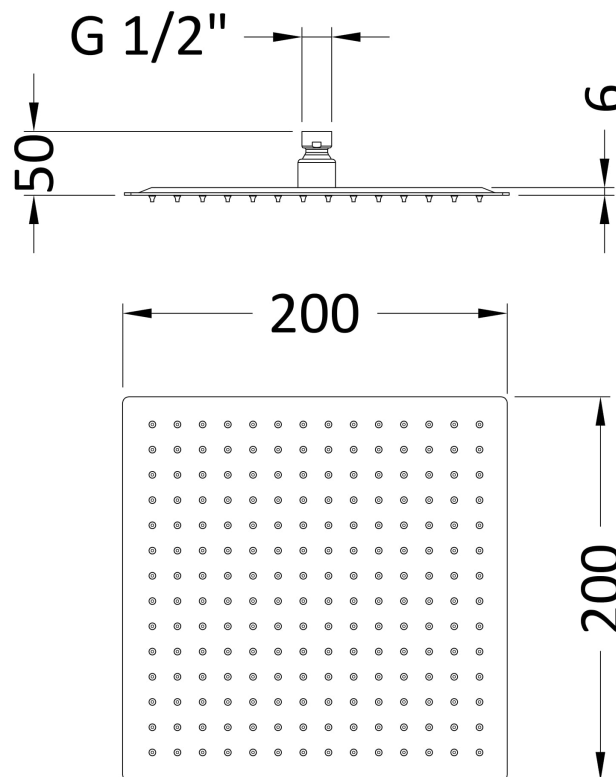

Sales Code: A8088

Description: Square Fixed Head 200mm Diameter

### Product Dimensions

Length (mm):	
Width (mm):	200
Height (mm):	50
Depth (mm):	200
Nett Weight (kg):	1.07

### Packaging Dimensions

Length (mm):	210
Width (mm):	100
Height (mm):	
Gross Weight (kg):	1.07

### Outer Box Dimensions (If Applicable)

Length (mm):	
Width (mm):	435
Height (mm):	155
Depth (mm):	440
Gross Weight (kg):	11
Barcode:	5056462620466