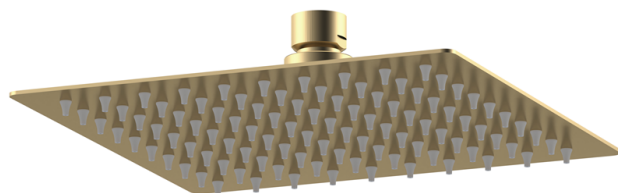

Sales Code: A8088

Description: Square Fixed Head 200mm Diameter

### Product Dimensions

Length (mm):	
Width (mm):	200
Height (mm):	50
Depth (mm):	200
Nett Weight (kg):	1.07