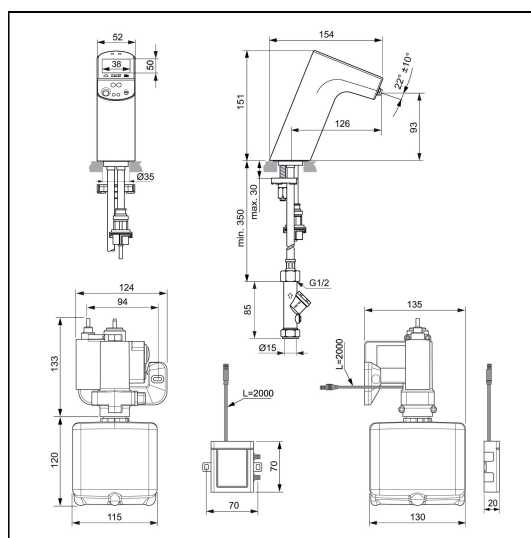

Intellimix Smart Soap Integrated Sensor Tap

ILLUSTRATED

A7512 Intellimix Deck Mounted Basin Tap With Integral Soap Dispenser

ILLUSTRATED PRODUCT DETAILS

Weights

A7512 3.24 KG

Finishes

A7512  Chrome (AA)

Materials

A7512 Mixed Material

Flow rates

A7512 2 Litres per minute @ 3 bar pressure

FINISH OPTIONS

Special Notes

Only be used with INTELLIMIX® SOAP (A7711NU, A7713NU & A7714NU) which can be purchased via: shop.idealstandard.com