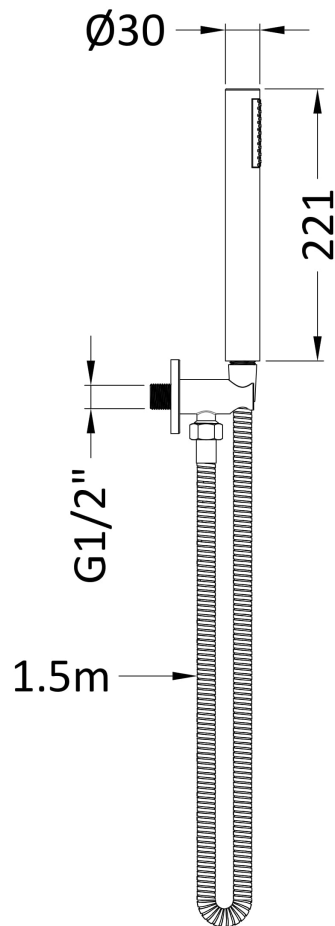

Sales Code: A7263

Description: Round Outlet Elbow C/W Parking Bkt & Kit

Product Dimensions

Length (mm):	
Width (mm):	30
Height (mm):	1230
Depth (mm):	
Nett Weight (kg):	0.62

Packaging Dimensions

Length (mm):	275
Width (mm):	185
Height (mm):	
Gross Weight (kg):	0.62

Packaging Data

Box Colour:	White Cardboard Box
Box Qty:	1
Label Size:	100 x 50
Label Colour:	White Label
Label Qty:	2

Outer Box Dimensions (If Applicable)

Length (mm):	
Width (mm):	
Height (mm):	
Depth (mm):	
Gross Weight (kg):	
Barcode:	5054642625676

Product Details

Country of Origin:	China
Fitting Instruction:	No
Product Material:	Brass/ABS
Mount Type:	Surface, Wall
Outlet Elbow Supplied:	Yes
Easy Clean:	Not Applicable
Head Included:	No
Handset Included:	Yes
Body Jets Included:	Not Applicable
No of Body Jets:	Not Applicable
Operating Pressure (bar):	
Valve/Cartridge Type:	Not Applicable
Flow Rates (L/min):	0.1 bar: N/A 0.5 bar: N/A 1 bar: N/A 2 bar: N/A 3 bar: N/A
TMV2 Approved:	No Approval No: N/A
TMV3 Approved:	No Approval No: N/A
WRAS Approved:	No Approval No: N/A
Head Function:	Not Applicable
Handset Function:	Single Setting
Body Jet Info:	Not Applicable
Pipe Size:	Not Applicable
Pipe Centres:	N/A
Colour/Finish:	Brushed Gun Metal
Hose Included:	Yes
No. of Outlets:	N/A