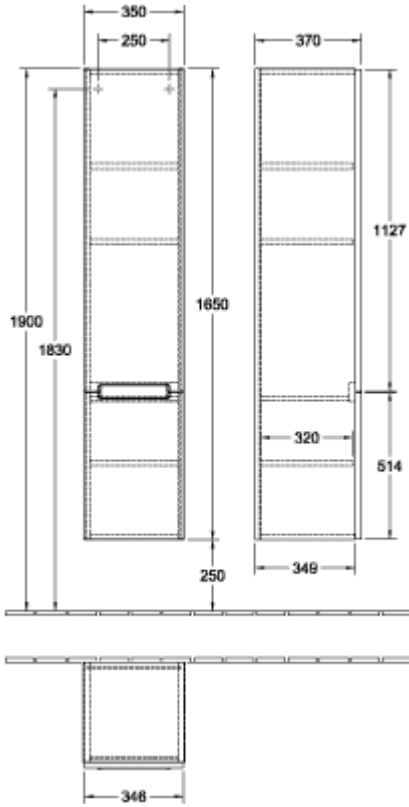

SUBWAY 2.0 TALL CABINET ANGULAR

PRODUCT INFORMATION

Article title	Villeroy & Boch Subway 2.0 Tall cabinet, 2 doors, 350 x 1650 x 370 mm, Glossy White
Article number	A70910DH
Assembly / Assembly type	wall-mounted
Type of opening	2 doors
Door hinge	hinges on left
Equipment	2x door 3x shelf
Scope of delivery	1 x tall cabinet 1x fastening set
Depth in mm	370
Width in mm	350
Height in mm	1650
Collection	Subway 2.0
Product designation	Tall cabinet
Function	with SoftClosing
Material front	MDF
Surface of front	Film
Material body	MDF
Surface of body	Film
Shape	Angular
Colour designation	Glossy White
With lighting	No
Smart home compatible	No

TECHNICAL DRAWINGS

A70910DH

A70910DH