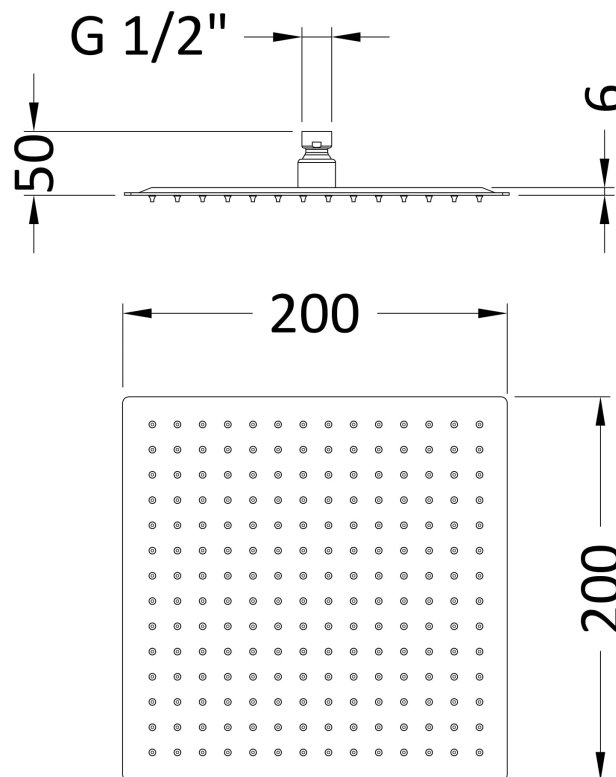

Sales Code: A7088

Description: Square Fixed Head 200X200mm

### Product Dimensions

Length (mm):	
Width (mm):	200
Height (mm):	50
Depth (mm):	200
Nett Weight (kg):	0.92

### Packaging Dimensions

Length (mm):	210
Width (mm):	100
Height (mm):	
Gross Weight (kg):	0.92

### Outer Box Dimensions (If Applicable)

Length (mm):	
Width (mm):	435
Height (mm):	155
Depth (mm):	440
Gross Weight (kg):	11
Barcode:	5056462625744