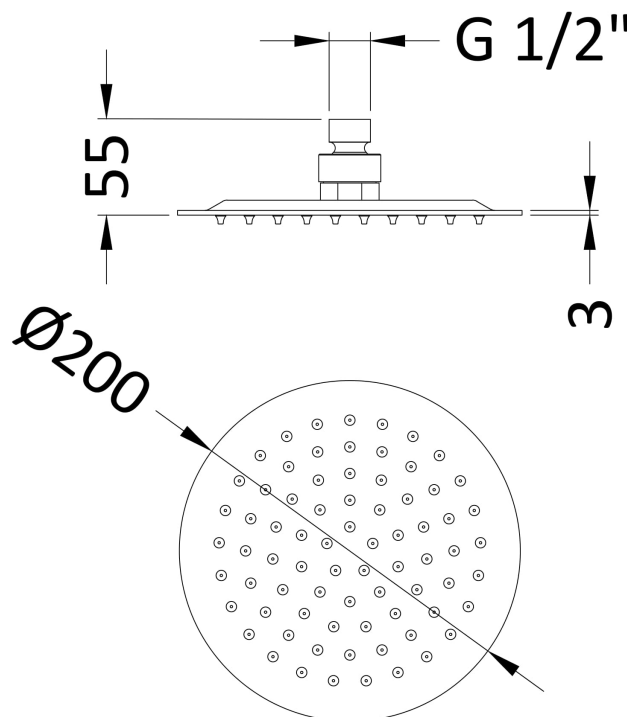

Sales Code: A7082

Description: Round Fixed Head 200mm Diameter

Product Dimensions

Length (mm):	
Width (mm):	200
Height (mm):	56
Depth (mm):	200
Nett Weight (kg):	0.92

Packaging Dimensions

Length (mm):	210
Width (mm):	100
Height (mm):	
Gross Weight (kg):	0.92

Packaging Data

Box Colour:	White Cardboard Box
Box Qty:	1
Label Size:	100 x 50
Label Colour:	White Label
Label Qty:	2

Outer Box Dimensions (If Applicable)

Length (mm):	
Width (mm):	500
Height (mm):	430
Depth (mm):	230
Gross Weight (kg):	9
Barcode:	5056462625621

Product Details

Country of Origin:	China
Fitting Instruction:	No
Product Material:	St/Steel
Mount Type:	Wall, Surface
Outlet Elbow Supplied:	No
Easy Clean:	Not Applicable
Head Included:	Yes
Handset Included:	No
Body Jets Included:	Not Applicable
No of Body Jets:	Not Applicable
Operating Pressure (bar):	0.5
Valve/Cartridge Type:	Not Applicable
Flow Rates (L/min):	0.1 bar: N/A 0.5 bar: N/A 1 bar: N/A 2 bar: N/A 3 bar: N/A
TMV2 Approved:	No Approval No: N/A
TMV3 Approved:	No Approval No: N/A
WRAS Approved:	No Approval No: N/A
Head Function:	Single
Handset Function:	Not Applicable
Body Jet Info:	Not Applicable
Pipe Size:	Not Applicable
Pipe Centres:	N/A
Colour/Finish:	Brushed Gun Metal
Hose Included:	Not Applicable
No. of Outlets:	N/A