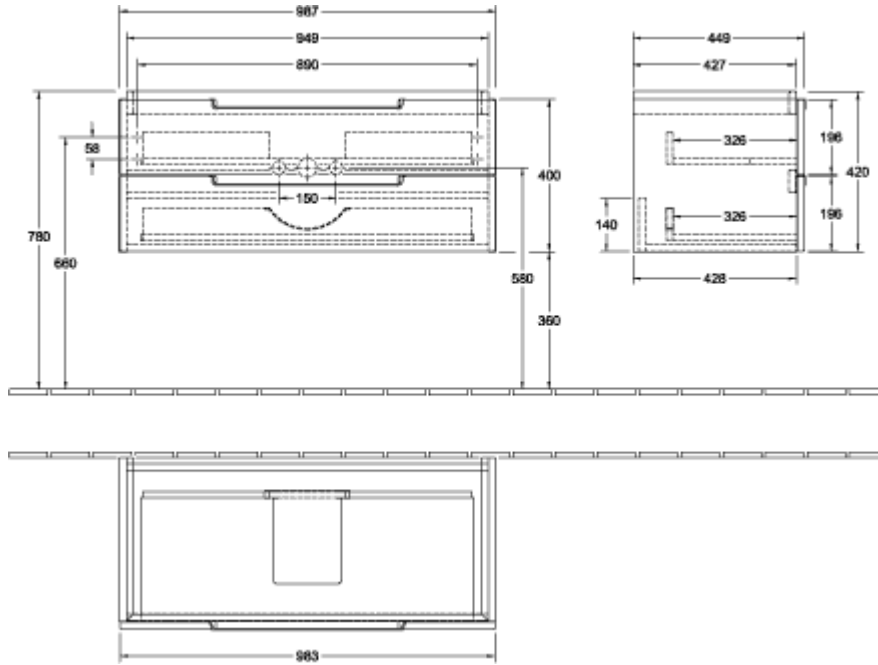

SUBWAY 2.0 VANITY UNIT ANGULAR

PRODUCT INFORMATION

Article title	Villeroy & Boch Subway 2.0 Vanity unit, 2 pull-out compartments, 987 x 420 x 449 mm, Glossy White
Article number	A69010DH
Assembly / Assembly type	wall-mounted
Type of opening	2 pull-out compartments
Equipment	6x narrow glass drawer divider 1x accessory box S 1x accessory box M 1x accessory box L 2x pull-out compartment
Scope of delivery	1x vanity unit 1x fastening set
Position of washbasin	washbasin on the middle
Depth in mm	449
Width in mm	987
Height in mm	420
Collection	Subway 2.0
Product designation	Vanity unit
Suitable for	selected vanity washbasins
Function	with SoftClosing
Material front	MDF
Surface of front	Film
Material body	MDF
Surface of body	Film
Shape	Angular
Colour designation	Glossy White
With lighting	No
Number of washbasins on vanity unit	1
Smart home compatible	No

TECHNICAL DRAWINGS

A69010DH

A69010DH