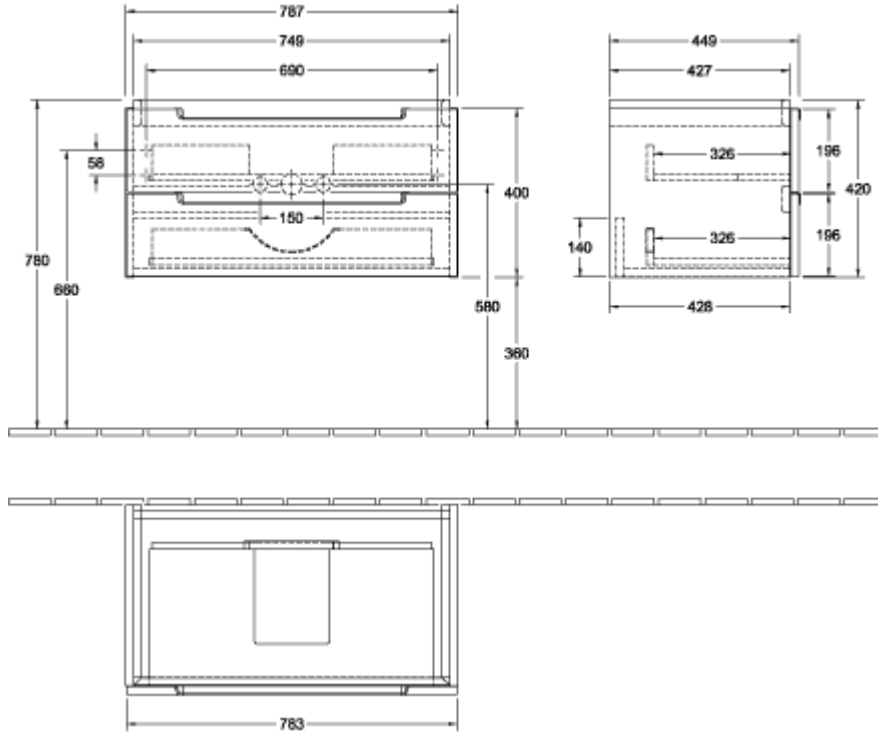

TECHNICAL DRAWINGS

A68910DH