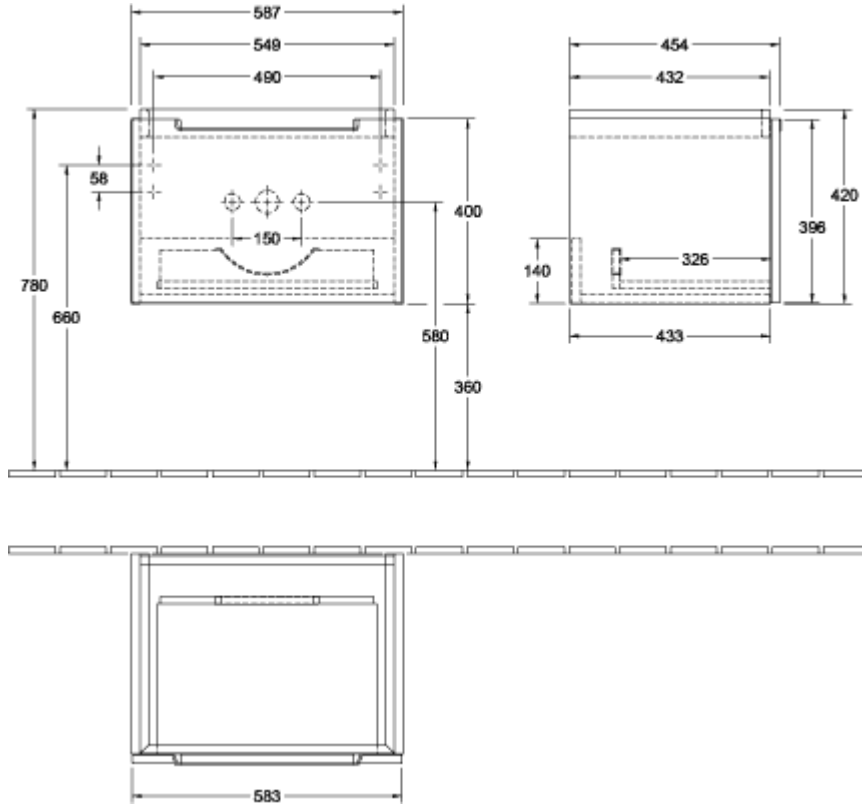

TECHNICAL DRAWINGS

A68710DH