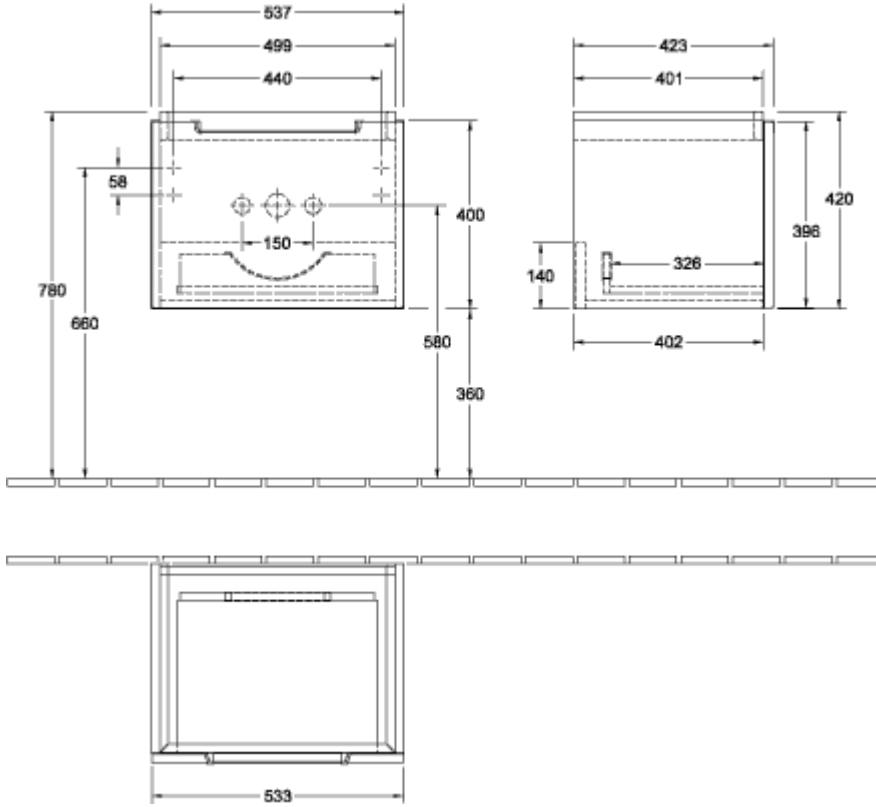

SUBWAY 2.0 VANITY UNIT ANGULAR

PRODUCT INFORMATION

Article title	Villeroy & Boch Subway 2.0 Vanity unit, 1 pull-out compartment, 537 x 420 x 423 mm, Glossy Grey
Article number	A68610FP
Assembly / Assembly type	wall-mounted
Type of opening	1 pull-out compartment
Equipment	1x accessory box L 1x pull-out compartment
Scope of delivery	1x vanity unit 1x fastening set
Position of washbasin	washbasin on the middle
Depth in mm	423
Width in mm	537
Height in mm	420
Collection	Subway 2.0
Product designation	Vanity unit
Suitable for	selected washbasins
Function	with SoftClosing
Material front	MDF
Surface of front	Film
Material body	MDF
Surface of body	Film
Shape	Angular
Colour designation	Glossy Grey
With lighting	No
Number of washbasins on vanity unit	1
Smart home compatible	No

TECHNICAL DRAWINGS

A68610FP

A68610FP