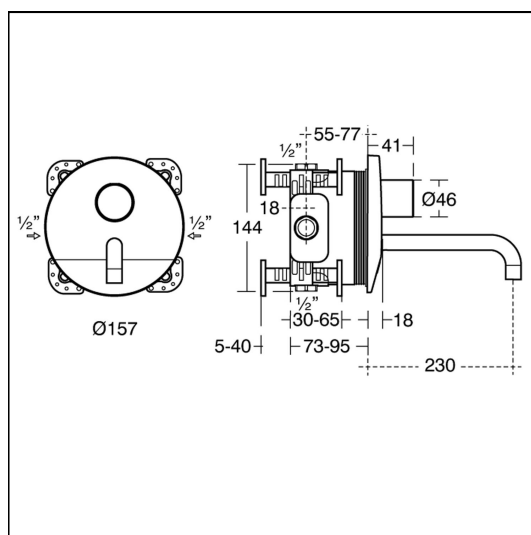

Sensorflow Wave Thermostatic basin mixer built-in 230mm spout with set temperature (mains)

ILLUSTRATED

A6171 Sensorflow Wave Thermostatic basin mixer built-in 230mm spout with set temperature (mains)

OPTIONS

F960970 Remote Control Programmer

ILLUSTRATED PRODUCT DETAILS

Weights

A6171 3.90 KG

Finishes

A6171 Chrome (AA)

Materials

A6171 Chrome Plated

Flow rates

A6171 3.8 Litres per minute @ 3 bar pressure

Designer

Artefakt Industriekultur

Special Notes

Includes Easybox plastic installation box with double water sealing. Fitted with a 3.8 lpm Eco aerated flow regulator. Auto purge facility with frequency adjustable from 6 to 72 hours and run time up to 4mins. Optional remote control programmer F960970NU.

ACCREDITATIONS

A6171(AA)