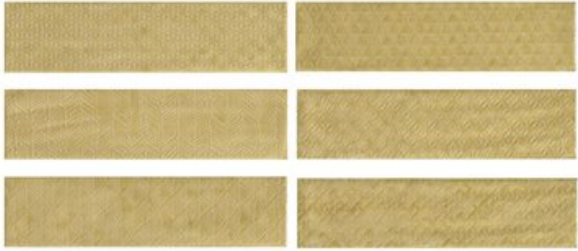

LOFT BRICK

LOFT BRICK YELLOW

RAK
CERAMICS

PRODUCT CODE	A56WLOBR-YE0.GDU
SIZE	6.5X26 CM
SERIES	LOFT BRICK
COLOR	YELLOW
TECHNOLOGY	CERAMIC WHITE BODY, DIGITAL
STRUCTURE	HEAVY STRUCTURE
SURFACE LOOK	GLOSSY
EDGE	STRAIGHT
THICKNESS	8.5 MM
PEI	3
UNITY MEASURE	M ²