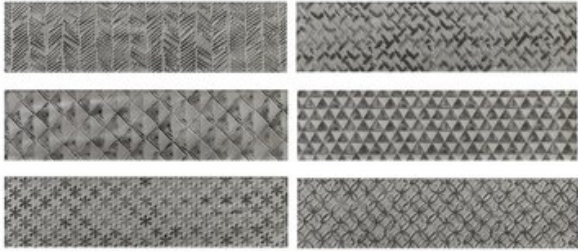

LOFT BRICK

LOFT BRICK LIGHT GREIGE

RAK
CERAMICS

PRODUCT CODE	A56WLOBR-LGE.GDU
SIZE	6.5X26 CM
SERIES	LOFT BRICK
COLOR	LIGHT GREIGE (GREY)
TECHNOLOGY	CERAMIC WHITE BODY, DIGITAL
STRUCTURE	HEAVY STRUCTURE
SURFACE LOOK	GLOSSY
EDGE	STRAIGHT
THICKNESS	8.5 MM
PEI	3
UNITY MEASURE	M ²