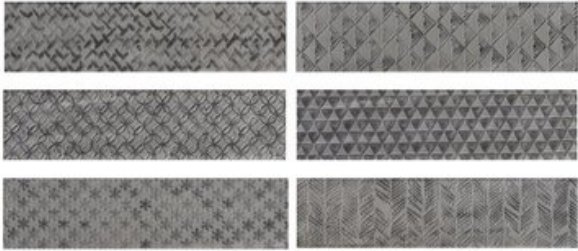

# LOFT BRICK

## LOFT BRICK GREY

**RAK**  
CERAMICS

PRODUCT CODE A56WLOBR-GY0.GDU

SIZE 6.5X26 CM

SERIES LOFT BRICK

COLOR GREY

TECHNOLOGY CERAMIC WHITE BODY, DIGITAL

STRUCTURE HEAVY STRUCTURE

SURFACE LOOK GLOSSY

EDGE STRAIGHT

THICKNESS 8.5 MM

PEI 4

UNITY MEASURE M<sup>2</sup>

Dimensions: All dimensions in mm tolerance +5% for below 200mm and +3% for above 200mm.

Note: Due to a continuing development programme to improve design and performance, the manufacturer reserves all rights to vary specifications without prior information.