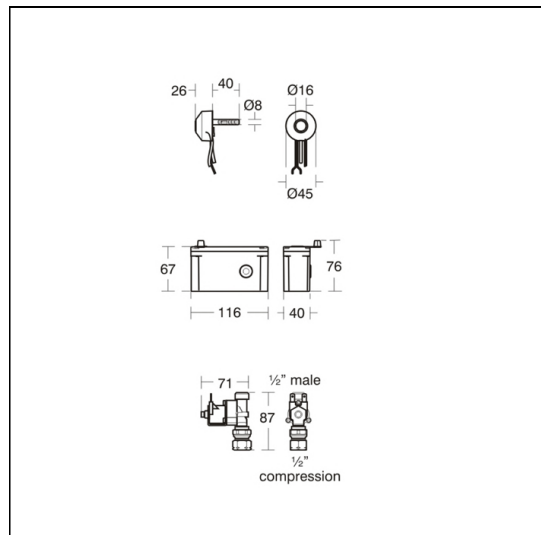

Sensorflow 21 Urinal Flush Sensor, Surface Mounted, Link

ILLUSTRATED

A4857 Sensorflow 21 urinal flush, surface mounted, link

ILLUSTRATED PRODUCT DETAILS

Weights

A4857 0.86 KG

Finishes

A4857  Chrome (AA)

Materials

A4857 Chrome Plated Brass

FINISH OPTIONS

 (AA) Chrome

 (GN) Ultra Steel

Special Notes

When used for WRAS approved mains water flushing urinals, not via auto cistern, a check valve (not supplied) will also be required. Suitable for water systems from 1bar to 6bar.