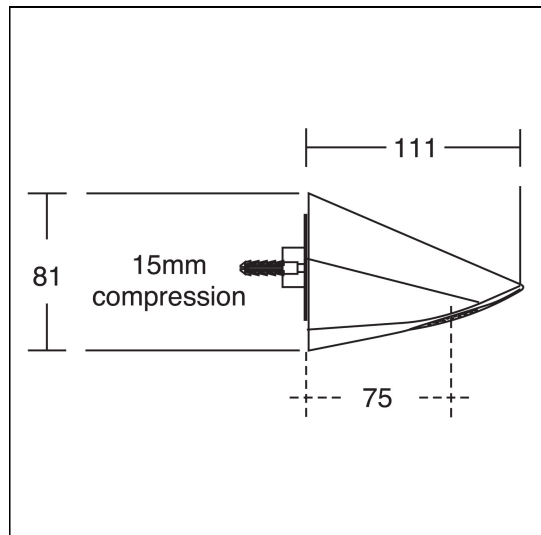

Anti Vandal, Shower Head, Back inlet Wall Fixing, Demountable

ILLUSTRATED

A4672 Anti vandal shower head, back inlet, solid wall fixing, demountable for easy cleaning

ILLUSTRATED PRODUCT DETAILS

Weights

A4672 1.10 KG

Finishes

A4672 Chrome (AA)

Materials

A4672 Chrome Plated Metal

ACCREDITATIONS

1705012

FEATURES