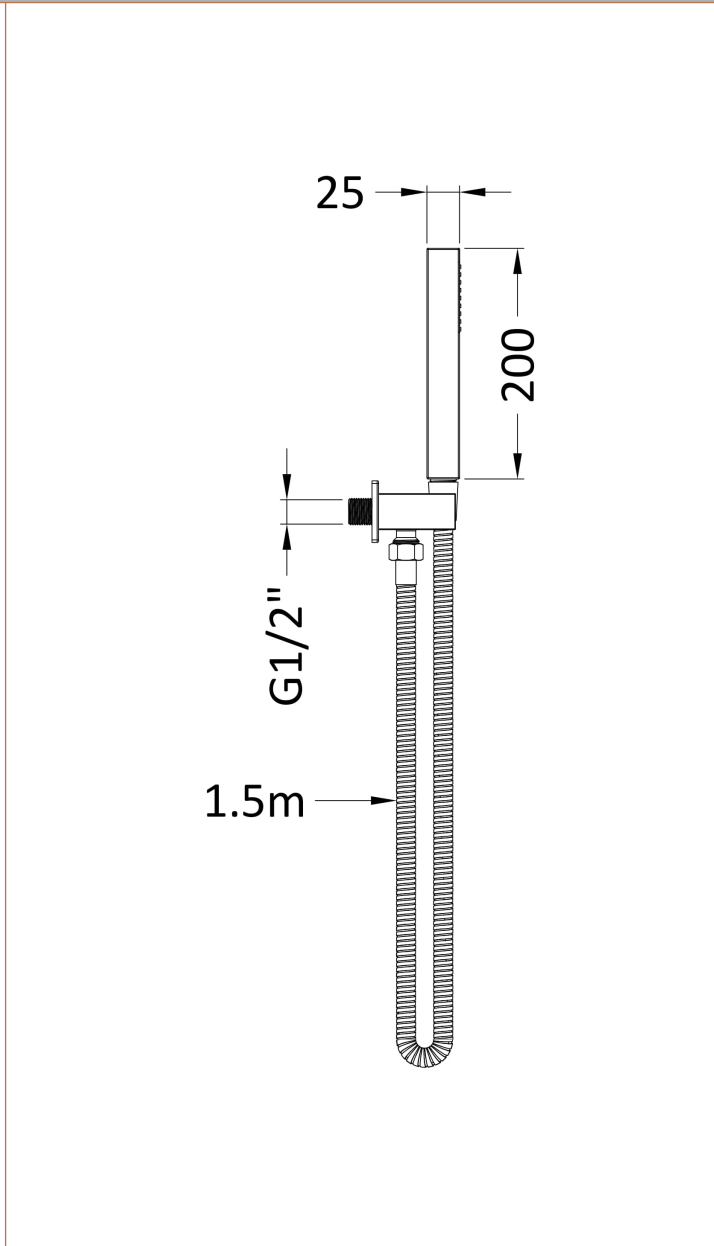

Sales Code: A4264

Description: Sq Outlet Elbow C/W Parking Bkt & Kit

Product Dimensions

Length (mm):	
Width (mm):	25
Height (mm):	1700
Depth (mm):	55
Nett Weight (kg):	0.68

Packaging Dimensions

Length (mm):	275
Width (mm):	185
Height (mm):	
Gross Weight (kg):	0.68

Packaging Data

Box Colour:	White Cardboard Box
Box Qty:	1
Label Size:	100 x 50
Label Colour:	White Label
Label Qty:	2

Outer Box Dimensions (If Applicable)

Length (mm):	
Width (mm):	
Height (mm):	
Depth (mm):	
Gross Weight (kg):	
Barcode:	5056462620534

Product Details

Country of Origin:	China
Fitting Instruction:	No
Product Material:	Brass/ABS
Mount Type:	Surface, Wall
Outlet Elbow Supplied:	Yes
Easy Clean:	Not Applicable
Head Included:	No
Handset Included:	Yes
Body Jets Included:	Not Applicable
No of Body Jets:	Not Applicable
Operating Pressure (bar):	
Valve/Cartridge Type:	Not Applicable
Flow Rates (L/min):	0.1 bar: N/A 0.5 bar: N/A 1 bar: N/A 2 bar: N/A 3 bar: N/A
TMV2 Approved:	No Approval No: N/A
TMV3 Approved:	No Approval No: N/A
WRAS Approved:	No Approval No: N/A
Head Function:	Not Applicable
Handset Function:	Single Setting
Body Jet Info:	Not Applicable
Pipe Size:	Not Applicable
Pipe Centres:	N/A
Colour/Finish:	Matt Black
Hose Included:	Yes
No. of Outlets:	N/A