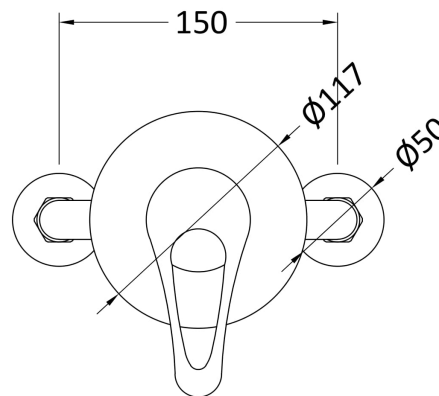

### Product Dimensions

Length (mm):	
Width (mm):	150
Height (mm):	117
Depth (mm):	155
Nett Weight (kg):	1.72

### Packaging Dimensions

Length (mm):	205
Width (mm):	120
Height (mm):	
Gross Weight (kg):	1.72

### Outer Box Dimensions (If Applicable)

Length (mm):	
Width (mm):	215
Height (mm):	285
Depth (mm):	500
Gross Weight (kg):	14
Barcode:	5055146103196

### Product Details

Country of Origin:	China
Fitting Instruction:	No
Product Material:	Brass
Mount Type:	Wall, Surface
Outlet Elbow Supplied:	No
Easy Clean:	Not Applicable
Head Included:	No
Handset Included:	No
Body Jets Included:	No
No of Body Jets:	Not Applicable
Operating Pressure (bar):	0.2
Valve/Cartridge Type:	Single Lever Cartridge
Flow Rates (L/min):	0.1 bar: 5    0.5 bar: 10    1 bar: 14    2 bar: 20    3 bar: 26
TMV2 Approved:	No    Approval No: N/A
TMV3 Approved:	No    Approval No: N/A
WRAS Approved:	No    Approval No: N/A
Head Function:	Not Applicable
Handset Function:	Not Applicable
Body Jet Info:	Not Applicable
Pipe Size:	15 mm (1/2" Bsp)
Pipe Centres:	150 mm
Colour/Finish:	Chrome
Hose Included:	Not Applicable
No. of Outlets:	1