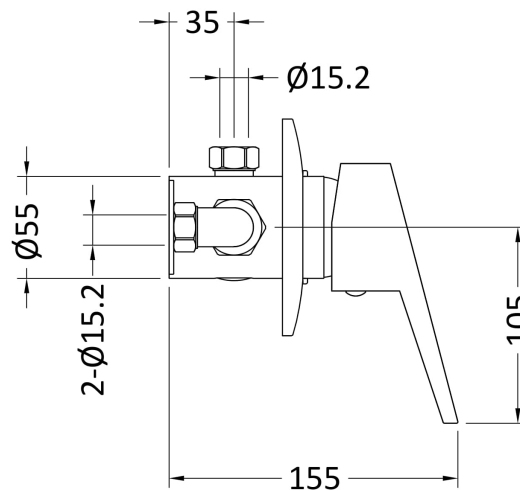

### Product Dimensions

Length (mm):	
Width (mm):	150
Height (mm):	117
Depth (mm):	155
Nett Weight (kg):	1.72

### Packaging Dimensions

Length (mm):	205
Width (mm):	120
Height (mm):	
Gross Weight (kg):	1.72

### Outer Box Dimensions (If Applicable)

Length (mm):	
Width (mm):	215
Height (mm):	285
Depth (mm):	500
Gross Weight (kg):	14
Barcode:	5055146103196

### Product Details

Country of Origin:	China
Fitting Instruction:	No
Product Material:	Brass
Mount Type:	Wall, Surface
Outlet Elbow Supplied:	No
Easy Clean:	Not Applicable
Head Included:	No
Handset Included:	No
Body Jets Included:	No
No of Body Jets:	Not Applicable
Operating Pressure (bar):	0.2
Valve/Cartridge Type:	Single Lever Cartridge
Flow Rates (L/min):	0.1 bar: 5    0.5 bar: 10    1 bar: 14    2 bar: 20    3 bar: 26
TMV2 Approved:	No    Approval No: N/A
TMV3 Approved:	No    Approval No: N/A
WRAS Approved:	No    Approval No: N/A
Head Function:	Not Applicable
Handset Function:	Not Applicable
Body Jet Info:	Not Applicable
Pipe Size:	15 mm (1/2" Bsp)
Pipe Centres:	150 mm
Colour/Finish:	Chrome
Hose Included:	Not Applicable
No. of Outlets:	1