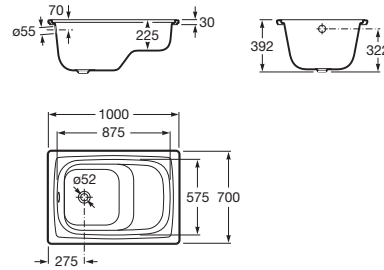

CONTESA

Rectangular steel hip bath

DIMENSIONS

Length 1000 mm  
 Width 700 mm  
 Height 390 mm

COLOURS AND FINISHES

00 White

TECHNICAL DRAWINGS

FEATURES

- Capacity (people): 1
- Drain: Not included
- Earth connection
- Installation legs: Optional legs
- Installation structure: Naked
- Installation type: Drop-in
- Internal height (mm): 388
- Internal length (mm): 875
- Internal width (mm): 575
- Long Description: CONTESA 1000 BAÑASEO BATHTUB NO SRB. NO FT.
- Material: Steel
- Publication Status
- Shape: Rectangular
- Sound insulation
- Water capacity to overflow (l): 73