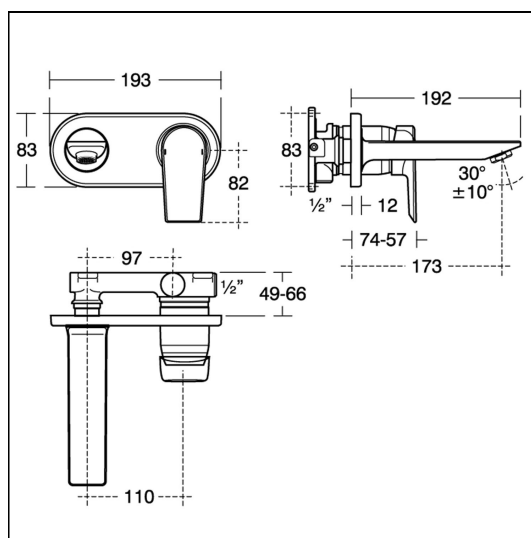

Edit L Single Lever Wall Mounted Basin Mixer

ILLUSTRATED

- A1350** Edit L single lever wall mounted basin mixer
- A5948** Built-in basin mixer kit 1, horizontal

ILLUSTRATED PRODUCT DETAILS

Weights

- A1350** 1.36 KG
- A5948** 1.26 KG

Materials

- A1350** Chrome Plated Metal

Finishes

- A1350**  Chrome finish (AA)
- A5948**  Unfinished (NU)

Flow rates

- A1350** 5 Litres per minute @ 3 bar pressure

Designer

Artefakt Industriekultur

Standards

BS EN817

Special Notes

Suitable for balanced supplies. Inlets with flexible hoses and 15mm compression connections. Factory fitted 5 lpm flow regulator. Consideration should be given to safe hot water delivery and the use of an appropriate temperature reduction device such as A5900AA. Unregulated flow rate 4.7 litres per minute at 0.3 bar.