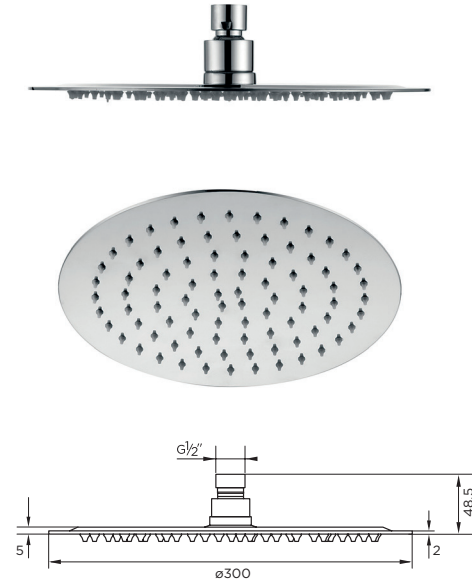

[equate]

9392