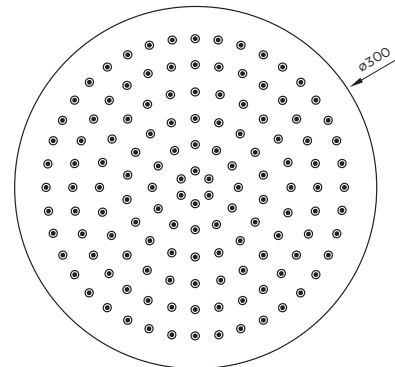

[equate]

9392