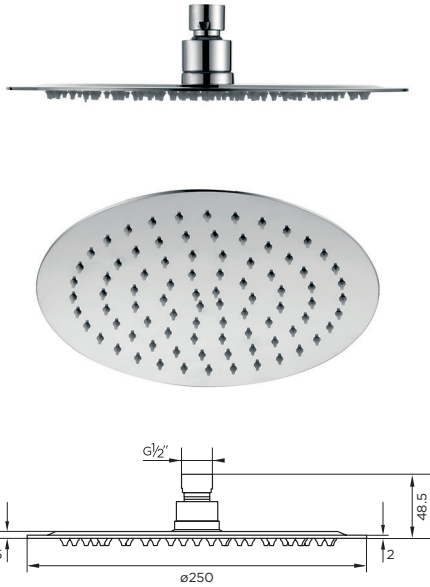

9390 & 9392 DELUXE ROUND SHOWER HEADS

[equate]

PRODUCT SPECIFICATION

Product Code:	9390
Finish:	Chrome
Product Type:	Equate Deluxe Slimline Shower Heads
Construction:	Body: SS
Inlet Size:	1/2" BSP
Guarantee:	Lifetime Guarantee
Gross Weight (kg):	9390 (0.91 kg) and 9392 (1.27kg)

[equate]

9390