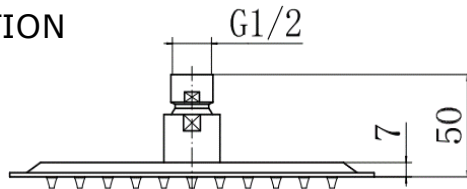

ADDITIONAL INFORMATION

- Brushed brass finish
- 2 year guarantee*

* For full details of our guarantee please refer to our website. Our accessories are backed by a 2 year guarantee, this is only valid to customers who complete and submit the online Niagara® Guarantee Registration Form within 30 days of installation. To register and activate your guarantee visit: www.cavalierbathrooms.co.uk

Products are supplied with full installation instructions and fixings. All measurements in mm and are nominal.