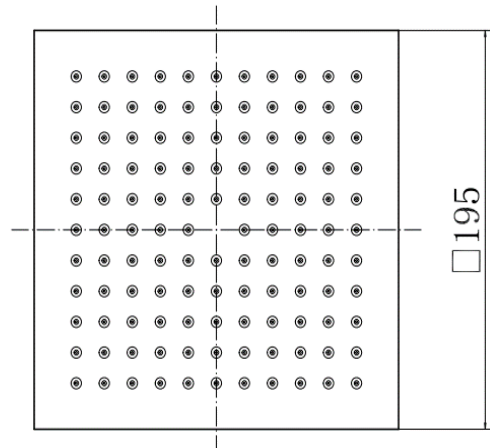

ADDITIONAL INFORMATION

- Brushed brass finish
- 2 year guarantee*

* For full details of our guarantee please refer to our website. Our accessories are backed by a 2 year guarantee, this is only valid to customers who complete and submit the online Niagara® Guarantee Registration Form within 30 days of installation. To register and activate your guarantee visit: www.cavalierbathrooms.co.uk

Products are supplied with full installation instructions and fixings. All measurements in mm and are nominal.