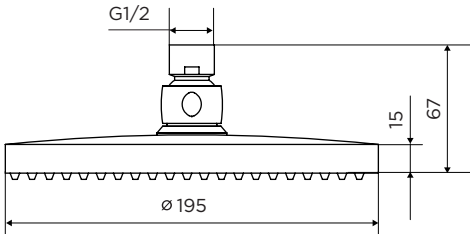

9330 | 9331 | 9332
| 9333 | 9334

shower heads

PRODUCT SPECIFICATION

Product Code: 9330, 9331, 9332, 9333, 9334
Finish: Chrome
Product Type: Shower head
Construction: 9330 and 9331 body made of ABS
9332, 9333 & 9334 body made of SS
Inlet Size: 1/2" BSP
Guarantee: Lifetime
Gross Weight (kg): 9330 (0.29kg), 9331 (0.35kg), 9332 (0.40kg), 9333 (0.50kg), 9334 (0.58kg)

[equate]

9330

[observa]