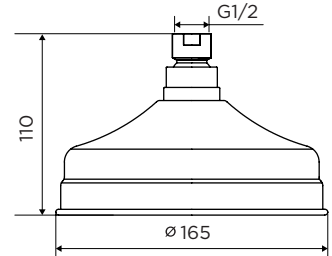

9334

[equate]