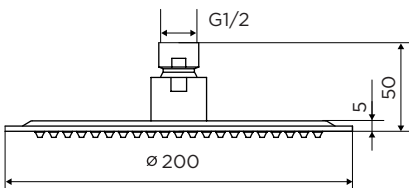

9332

[observa]