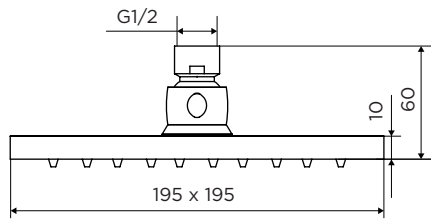

9330 | 9331 | 9332
| 9333 | 9334

shower heads

PRODUCT SPECIFICATION

Product Code: 9330, 9331, 9332, 9333, 9334
Finish: Chrome
Product Type: Shower head
Construction: 9330 and 9331 body made of ABS
9332, 9333 & 9334 body made of SS
Inlet Size: 1/2" BSP
Guarantee: Lifetime
Gross Weight (kg): 9330 (0.29kg), 9331 (0.35kg), 9332 (0.40kg), 9333 (0.50kg), 9334 (0.58kg)

[equate]

9330

[observa]

9331

9334

[equate]

9332

[observa]

9333