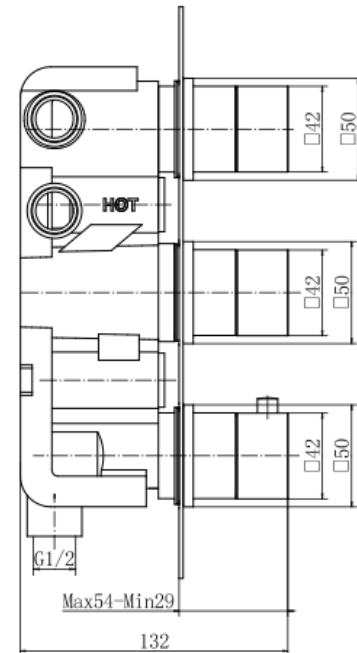

BY CAVALIER BATHROOMS

Observa 9311BRS TRIPLE CONCEALED SHOWER VALVE BRUSHED BRASS

PRODUCT SPECIFICATION

Product Code: 9311BRS
 Finish: Brushed Brass
 Product Type: Triple Concealed Shower Valve
 Cartridge Type: Thermostatic Cartridge and 3/4" Quarter Turn Cartridge
 Inlet Connections: G 3/4"
 Outlet Connections: G 1/2"
 Construction: Body: Brass, handles: Zinc, Plate: SS
 Gross Weight (kg): 3.11

ADDITIONAL INFORMATION

- Dual Control: Flow and temperature are controlled separately giving accurate control of both
- Thermostatic cartridge maintains showering temperature to +/- 2c giving a stable outlet temperature
- Automatic shut-off in the event of cold water supply failure, to prevent scalding
- Temperature factory set to a 38°C
- Two outlet
- 2 year guarantee*

Products are supplied with full installation instructions and fixings. All measurements in mm and are nominal.