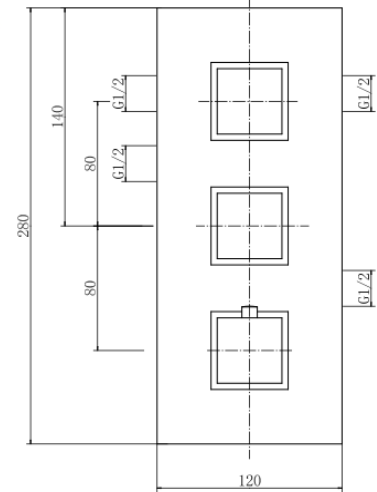

BY CAVALIER BATHROOMS

Observa 9311BRS TRIPLE CONCEALED SHOWER VALVE BRUSHED BRASS

PRODUCT SPECIFICATION

Product Code: 9311BRS
 Finish: Brushed Brass
 Product Type: Triple Concealed Shower Valve
 Cartridge Type: Thermostatic Cartridge and 3/4" Quarter Turn Cartridge
 Inlet Connections: G 3/4"
 Outlet Connections: G 1/2"
 Construction: Body: Brass, handles: Zinc, Plate: SS
 Gross Weight (kg): 3.11

ADDITIONAL INFORMATION

- Dual Control: Flow and temperature are controlled separately giving accurate control of both
- Thermostatic cartridge maintains showering temperature to +/- 2c giving a stable outlet temperature
- Automatic shut-off in the event of cold water supply failure, to prevent scalding
- Temperature factory set to a 38°C
- Two outlet
- 2 year guarantee*

Products are supplied with full installation instructions and fixings. All measurements in mm and are nominal.