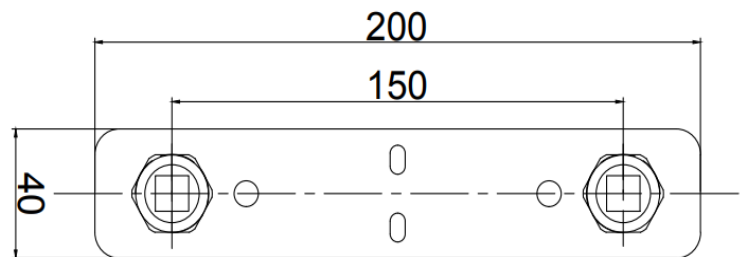

PRODUCT SPECIFICATION

Product Code:	9307
Description:	Bar Valve Fixing Plate
Inlet Connections:	15mm
Outlet Connection:	3/4 BSP
Construction:	Iron + Brass
Gross Weight (kg):	0.24

ADDITIONAL INFORMATION

- Chrome finish
- 2 year guarantee*

Products are supplied with full installation instructions and fixings. All measurements in mm and are nominal.