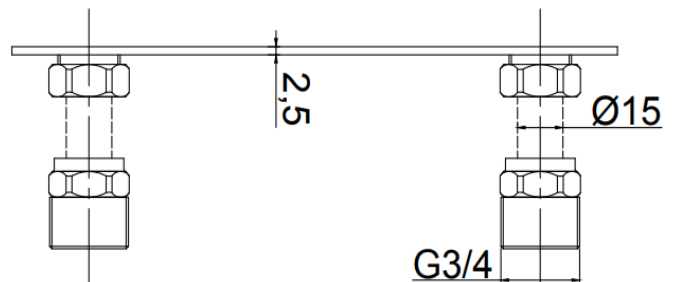

PRODUCT SPECIFICATION

Product Code:	9307
Description:	Bar Valve Fixing Plate
Inlet Connections:	15mm
Outlet Connection:	3/4 BSP
Construction:	Iron + Brass
Gross Weight (kg):	0.24

ADDITIONAL INFORMATION

- Chrome finish
- 2 year guarantee*

Products are supplied with full installation instructions and fixings. All measurements in mm and are nominal.