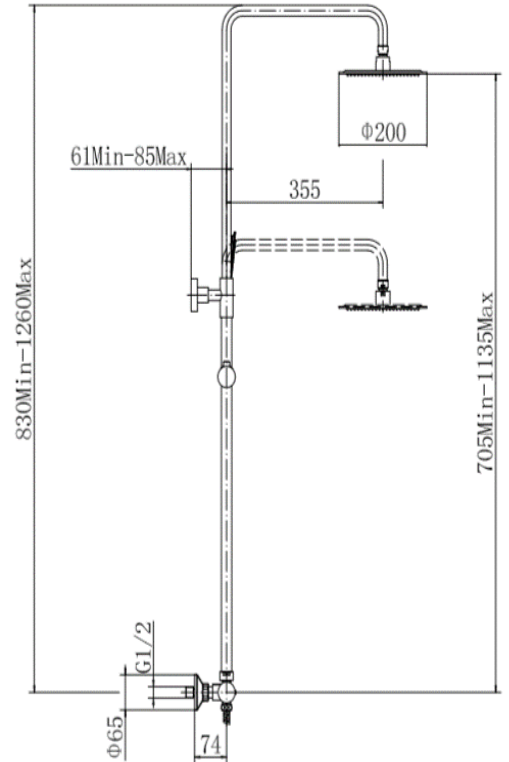

# Equate 9301BRS ROUND SHOWER SET - BRUSHED BRASS

## PRODUCT SPECIFICATION

Product Code:	9301BRS
Finish:	Brushed Brass
Product Type:	Shower set with round bar shower valve
Cartridge Type:	Thermostatic cartridge and diverter cartridge
Inlet Connections:	G 3/4"
Outlet Connections:	G 1/2"
Fitting Dimensions:	150mm inlet centers
Construction:	Body: Brass, handles: ABS, Riser: SS, Handset: ABS, Top head: SS, Hose: SS
Gross Weight (kg):	3.8

## ADDITIONAL INFORMATION

- Dual Control: Flow and temperature are controlled separately giving accurate control of both
  - Thermostatic cartridge maintains showering temperature to +/- 2c giving a stable outlet temperature
  - Automatic shut-off in the event of cold water supply failure, to prevent scalding
  - Temperature factory set to a 38°C
- 2 Year Guarantee

Products are supplied with full installation instructions and fixings. All measurements in mm and are nominal.