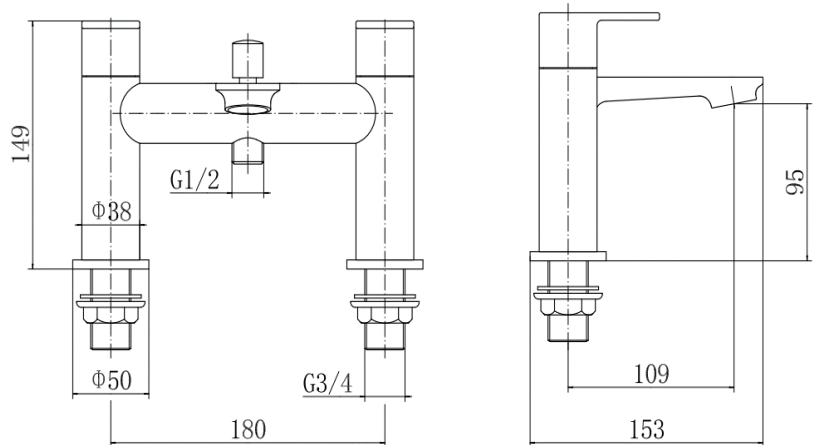

BY CAVALIER BATHROOMS

Albury 9142NKL BATH SHOWER MIXER - Nickel

PRODUCT SPECIFICATION

Product Code: 9142NKL
 Finish: Brushed Nickel
 Description: Bath Shower Mixer
 Inlet Connections: 3/4 BSP
 Construction: Body: Brass
 Handle: Zinc
 Handset: ABS
 Hose: SS
 Cartridge: G3/4 quarter turn cartridge
 Gross Weight (kg): 2.131

ADDITIONAL INFORMATION

- Brushed Nickel finish
- Back nut
- Comes with shower kit and wall bracket
- 2 year guarantee*

WORKING PRESSURES (bar)

Min Pressure	Max Pressure	Best Performance
0.2 bar	5 bar	2 bar

Products are supplied with full installation instructions and fixings. All measurements in mm and are nominal.