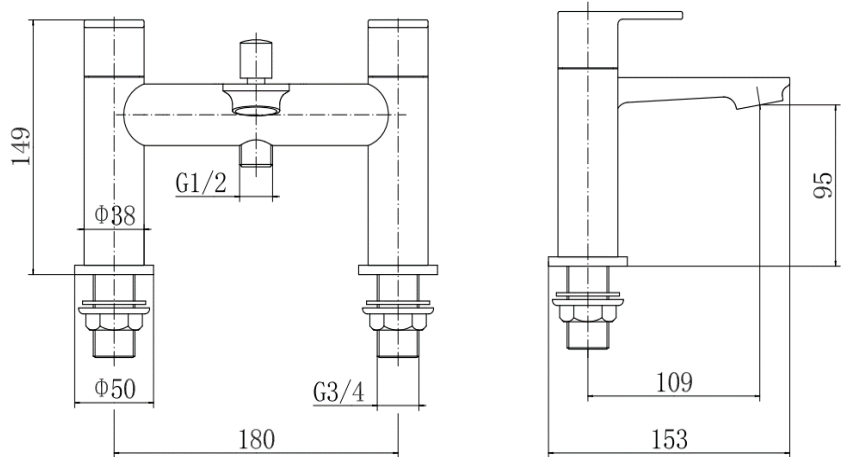

ADDITIONAL INFORMATION

- Brushed brass finish
- Back nut
- Comes with shower kit and wall brackets
- 2 year guarantee*

WORKING PRESSURES (bar)

Min Pressure	Max Pressure	Best Performance
0.2 bar	5 bar	2 bar

FLOW RATES (litres per minute)

0.5 Bar	1 Bar	3 Bar
13.3	26.7	32.8

* For full details of our guarantee please refer to our website. Our products are backed by a 10 year guarantee, this is only valid to customers who complete and submit the online Niagara® Guarantee Registration Form within 30 days of installation. Please note that products with finishes other than Chrome are guaranteed for 2 years only. To register and activate your guarantee visit: www.cavalierbathrooms.co.uk

Products are supplied with full installation instructions and fixings. All measurements in mm and are nominal.