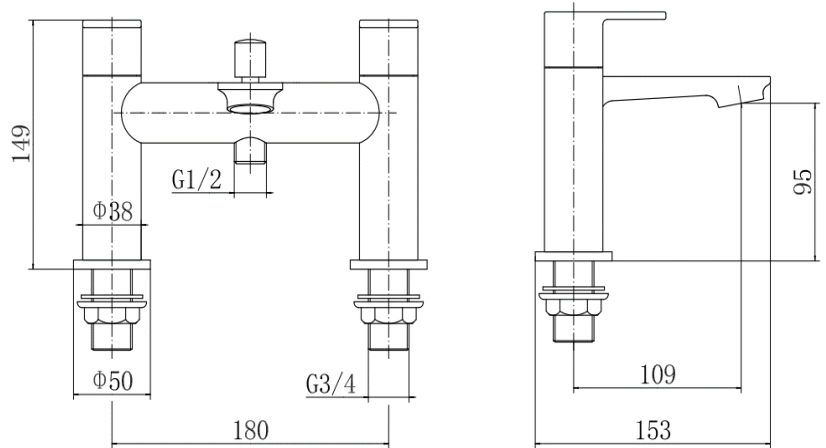

BY CAVALIER BATHROOMS

Albury 9142BL BATH SHOWER MIXER - BLACK

PRODUCT SPECIFICATION

Product Code: 9142BL
 Finish: Matt Black
 Description: Bath Shower Mixer
 Inlet Connections: 3/4 BSP
 Construction: Body: Brass
 Handle: Zinc
 Handset: ABS
 Hose: SS
 Cartridge: G3/4 quarter turn cartridge
 Gross Weight (kg): 2.131

ADDITIONAL INFORMATION

- Matt black finish
- Back nut
- Comes with shower kit and wall bracket
- 2 year guarantee*

WORKING PRESSURES (bar)

Min Pressure	Max Pressure	Best Performance
0.2 bar	5 bar	2 bar

FLOW RATES (litres per minute)

Products are supplied with full installation instructions and fixings. All measurements in mm and are nominal.