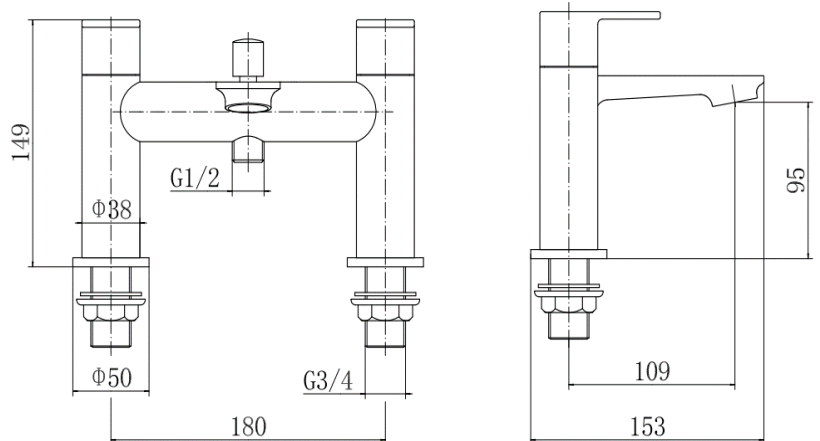

ADDITIONAL INFORMATION

- Chrome finish
- Back nut
- Comes with shower kit and wall bracket
- 10 year guarantee*

WORKING PRESSURES (bar)

Min Pressure	Max Pressure	Best Performance
0.2 bar	5 bar	2 bar

FLOW RATES (litres per minute)

0.5 Bar	1 Bar	3 Bar
13.3	26.7	32.8

* For full details of our guarantee please refer to our website. Our products are backed by a 10 year guarantee, this is only valid to customers who complete and submit the online Niagara® Guarantee Registration Form within 30 days of installation. Please note that products with finishes other than Chrome are guaranteed for 2 years only. To register and activate your guarantee visit: www.cavalierbathrooms.co.uk

Products are supplied with full installation instructions and fixings. All measurements in mm and are nominal.