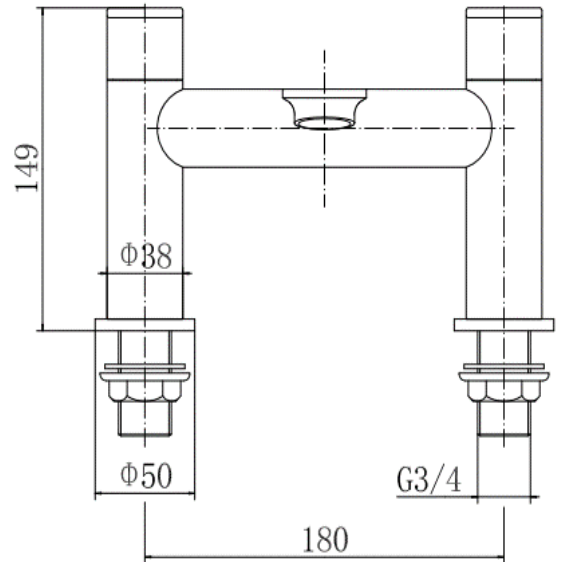

ADDITIONAL INFORMATION

- Matt black finish
- Back nut
- 2 year guarantee*

WORKING PRESSURES (bar)

Min Pressure	Max Pressure	Best Performance
0.2 bar	5 bar	2 bar

FLOW RATES (litres per minute)

0.5 Bar	1 Bar	3 Bar
10	14	24.3

* For full details of our guarantee please refer to our website. Our products are backed by a 10 year guarantee, this is only valid to customers who complete and submit the online Niagara® Guarantee Registration Form within 30 days of installation. Please note that products with finishes other than Chrome are guaranteed for 2 years only. To register and activate your guarantee visit: www.cavalierbathrooms.co.uk

Products are supplied with full installation instructions and fixings. All measurements in mm and are nominal.