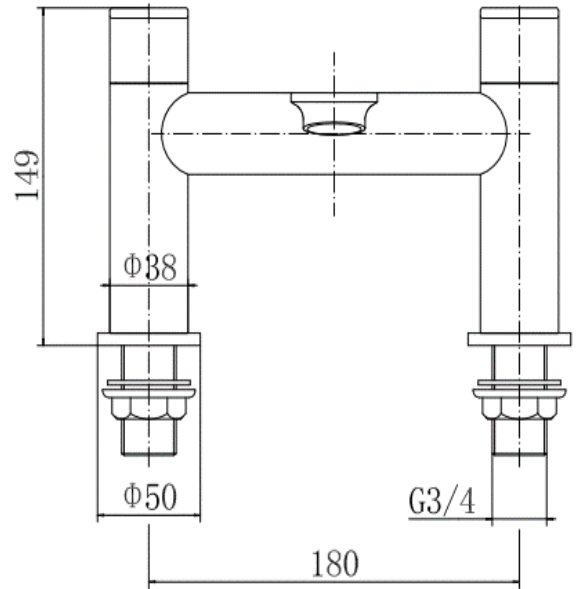

ADDITIONAL INFORMATION

- Chrome finish
- Back nut
- 10 year guarantee*

WORKING PRESSURES (bar)

Min Pressure	Max Pressure	Best Performance
0.2 bar	5 bar	2 bar

FLOW RATES (litres per minute)

0.5 Bar	1 Bar	3 Bar
10	14	24.3

* For full details of our guarantee please refer to our website. Our products are backed by a 10 year guarantee, this is only valid to customers who complete and submit the online Niagara® Guarantee Registration Form within 30 days of installation. Please note that products with finishes other than Chrome are guaranteed for 2 years only. To register and activate your guarantee visit: www.cavalierbathrooms.co.uk

Products are supplied with full installation instructions and fixings. All measurements in mm and are nominal.