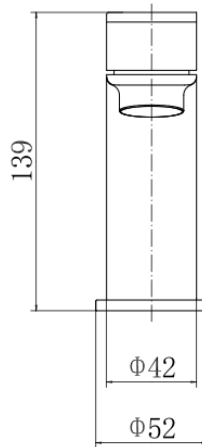

ADDITIONAL INFORMATION

- Brushed Brass finish
- With click-clack waste
- Flexible inlets
- 2 year guarantee*

WORKING PRESSURES (bar)

Min Pressure	Max Pressure	Best Performance
0.2 bar	5 bar	2 bar

FLOW RATES (litres per minute)

0.5 Bar	1 Bar	3 Bar
6.1	8.2	13.8

* For full details of our guarantee please refer to our website. Our products are backed by a 10 year guarantee, this is only valid to customers who complete and submit the online Niagara® Guarantee Registration Form within 30 days of installation. Please note that products with finishes other than Chrome are guaranteed for 2 years only. To register and activate your guarantee visit: www.cavalierbathrooms.co.uk

Products are supplied with full installation instructions and fixings. All measurements in mm and are nominal.