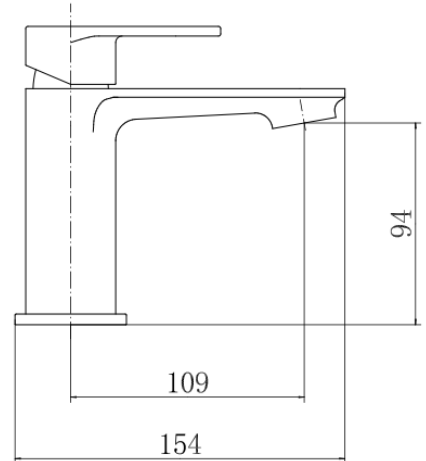

ADDITIONAL INFORMATION

- Brushed Brass finish
- With click-clack waste
- Flexible inlets
- 2 year guarantee*

WORKING PRESSURES (bar)

Min Pressure	Max Pressure	Best Performance
0.2 bar	5 bar	2 bar

FLOW RATES (litres per minute)

0.5 Bar	1 Bar	3 Bar
6.1	8.2	13.8

* For full details of our guarantee please refer to our website. Our products are backed by a 10 year guarantee, this is only valid to customers who complete and submit the online Niagara® Guarantee Registration Form within 30 days of installation. Please note that products with finishes other than Chrome are guaranteed for 2 years only. To register and activate your guarantee visit: www.cavalierbathrooms.co.uk

Products are supplied with full installation instructions and fixings. All measurements in mm and are nominal.