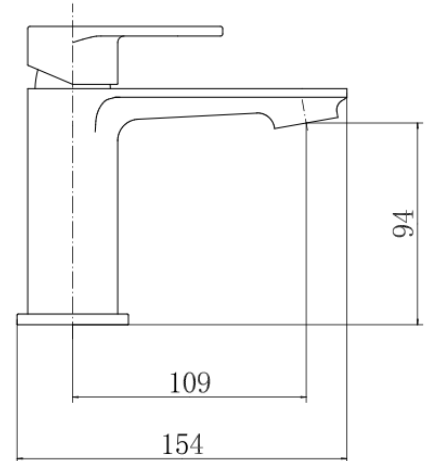

ADDITIONAL INFORMATION

- Matt black finish
- With click-clack waste
- Flexible inlets
- 2 year guarantee*

WORKING PRESSURES (bar)

Min Pressure	Max Pressure	Best Performance
0.2 bar	5 bar	2 bar

FLOW RATES (litres per minute)

0.5 Bar	1 Bar	3 Bar
6.1	8.2	13.8

* For full details of our guarantee please refer to our website. Our products are backed by a 10 year guarantee, this is only valid to customers who complete and submit the online Niagara® Guarantee Registration Form within 30 days of installation. Please note that products with finishes other than Chrome are guaranteed for 2 years only. To register and activate your guarantee visit: www.cavalierbathrooms.co.uk

Products are supplied with full installation instructions and fixings. All measurements in mm and are nominal.