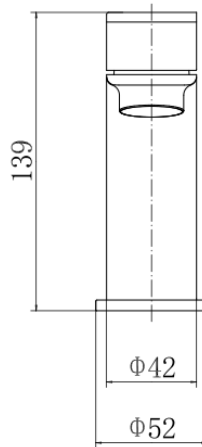

ADDITIONAL INFORMATION

- Matt black finish
- With click-clack waste
- Flexible inlets
- 2 year guarantee*

WORKING PRESSURES (bar)

Min Pressure	Max Pressure	Best Performance
0.2 bar	5 bar	2 bar

FLOW RATES (litres per minute)

0.5 Bar	1 Bar	3 Bar
6.1	8.2	13.8

* For full details of our guarantee please refer to our website. Our products are backed by a 10 year guarantee, this is only valid to customers who complete and submit the online Niagara® Guarantee Registration Form within 30 days of installation. Please note that products with finishes other than Chrome are guaranteed for 2 years only. To register and activate your guarantee visit: www.cavalierbathrooms.co.uk

Products are supplied with full installation instructions and fixings. All measurements in mm and are nominal.