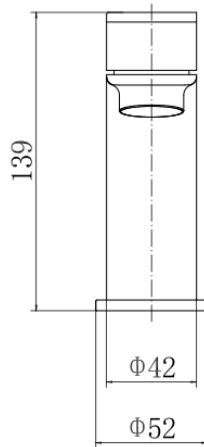

ADDITIONAL INFORMATION

- Chrome finish
- With click-clack waste
- Flexible inlets
- 10 year guarantee*

WORKING PRESSURES (bar)

Min Pressure	Max Pressure	Best Performance
0.2 bar	5 bar	2 bar

FLOW RATES (litres per minute)

0.5 Bar	1 Bar	3 Bar
6.1	8.2	13.8

* For full details of our guarantee please refer to our website. Our products are backed by a 10 year guarantee, this is only valid to customers who complete and submit the online Niagara® Guarantee Registration Form within 30 days of installation. Please note that products with finishes other than Chrome are guaranteed for 2 years only. To register and activate your guarantee visit: www.cavalierbathrooms.co.uk

Products are supplied with full installation instructions and fixings. All measurements in mm and are nominal.