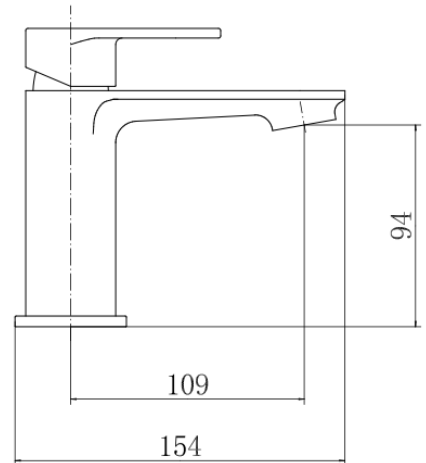

ADDITIONAL INFORMATION

- Chrome finish
- With click-clack waste
- Flexible inlets
- 10 year guarantee*

WORKING PRESSURES (bar)

Min Pressure	Max Pressure	Best Performance
0.2 bar	5 bar	2 bar

FLOW RATES (litres per minute)

0.5 Bar	1 Bar	3 Bar
6.1	8.2	13.8

* For full details of our guarantee please refer to our website. Our products are backed by a 10 year guarantee, this is only valid to customers who complete and submit the online Niagara® Guarantee Registration Form within 30 days of installation. Please note that products with finishes other than Chrome are guaranteed for 2 years only. To register and activate your guarantee visit: www.cavalierbathrooms.co.uk

Products are supplied with full installation instructions and fixings. All measurements in mm and are nominal.