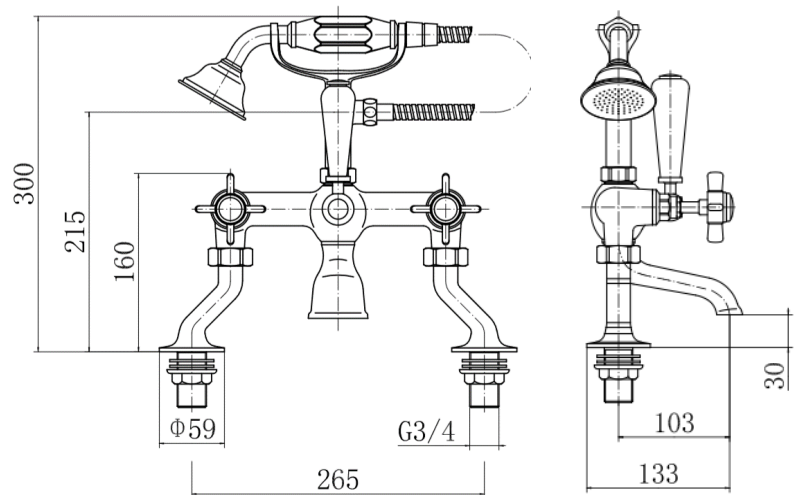

BY CAVALIER BATHROOMS

Bayswater 9135 CRANKED BATH SHOWER MIXER - CHROME

PRODUCT SPECIFICATION

Product Code: 9135
 Finish: Chrome
 Description: Cranked Bath Shower Mixer
 Inlet Connections: 3/4 BSP
 Construction: Body: Brass
 Handle: Zinc
 Handset: Brass + Ceramic
 Hose: SS
 Cartridge: G3/4 quarter turn cartridge
 Gross Weight (kg): 2.446

ADDITIONAL INFORMATION

- Chrome finish
- Back nut
- Comes with shower kit
- 10 year guarantee*

WORKING PRESSURES (bar)

Min Pressure	Max Pressure	Best Performance
0.2 bar	5 bar	2 bar

FLOW RATES (litres per minute)

Products are supplied with full installation instructions and fixings. All measurements in mm and are nominal.