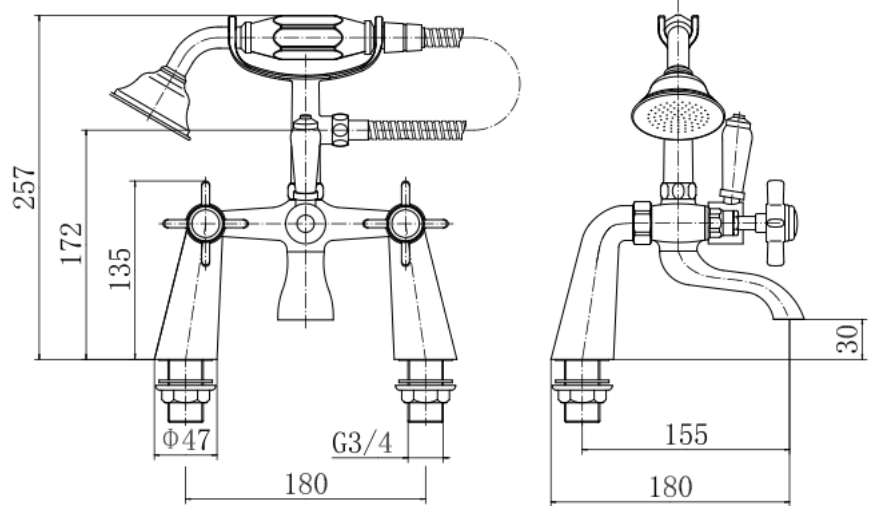

BY CAVALIER BATHROOMS

Bayswater 9132 BATH SHOWER MIXER - CHROME

PRODUCT SPECIFICATION

Product Code: 9132
 Finish: Chrome
 Description: Bath Shower Mixer
 Inlet Connections: 3/4 BSP
 Construction: Body: Brass
 Handle: Zinc
 Handset: Brass + Ceramic
 Hose: SS
 Cartridge: G3/4 quarter turn cartridge
 Gross Weight (kg): 2.945

ADDITIONAL INFORMATION

- Chrome finish
- Back nut
- Comes with shower kit
- 10 year guarantee*

WORKING PRESSURES (bar)

Min Pressure	Max Pressure	Best Performance
0.2 bar	5 bar	2 bar

FLOW RATES (litres per minute)

Products are supplied with full installation instructions and fixings. All measurements in mm and are nominal.