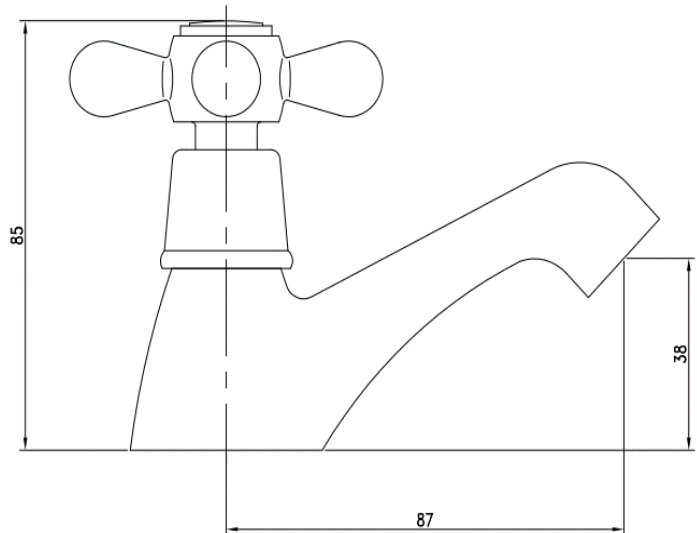

ADDITIONAL INFORMATION

- Chrome finish
- Back nut
- 10 year guarantee*

WORKING PRESSURES (bar)

Min Pressure	Max Pressure	Best Performance
0.2 bar	5 bar	3 bar

FLOW RATES (litres per minute)

0.5 Bar	1 Bar	3 Bar
4.8	6	8.8

* For full details of our guarantee please refer to our website. Our products are backed by a 10 year guarantee, this is only valid to customers who complete and submit the online Niagara® Guarantee Registration Form within 30 days of installation. Please note that products with finishes other than Chrome are guaranteed for 2 years only. To register and activate your guarantee visit: www.cavalierbathrooms.co.uk

Products are supplied with full installation instructions and fixings. All measurements in mm and are nominal.