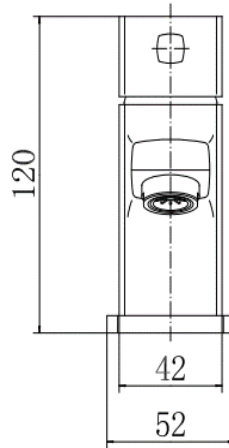

ADDITIONAL INFORMATION

- Chrome finish
- With click-clack waste
- Flexible inlets
- 10 year guarantee*

WORKING PRESSURES (bar)

Min Pressure	Max Pressure	Best Performance
0.2 bar	5 bar	2 bar

FLOW RATES (litres per minute)

0.5 Bar	1 Bar	3 Bar
9.4	12.9	21.9

* For full details of our guarantee please refer to our website. Our products are backed by a 10 year guarantee, this is only valid to customers who complete and submit the online Niagara® Guarantee Registration Form within 30 days of installation. Please note that products with finishes other than Chrome are guaranteed for 2 years only. To register and activate your guarantee visit: www.cavalierbathrooms.co.uk

Products are supplied with full installation instructions and fixings. All measurements in mm and are nominal.