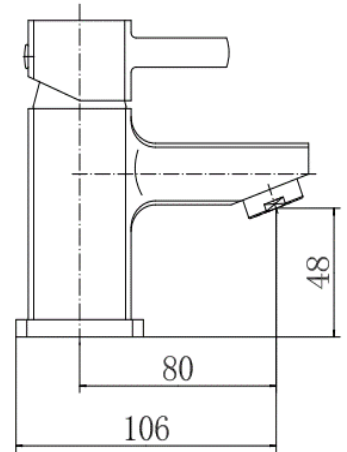

ADDITIONAL INFORMATION

- Chrome finish
- With click-clack waste
- Flexible inlets
- 10 year guarantee*

WORKING PRESSURES (bar)

Min Pressure	Max Pressure	Best Performance
0.2 bar	5 bar	2 bar

FLOW RATES (litres per minute)

0.5 Bar	1 Bar	3 Bar
9.4	12.9	21.9

* For full details of our guarantee please refer to our website. Our products are backed by a 10 year guarantee, this is only valid to customers who complete and submit the online Niagara® Guarantee Registration Form within 30 days of installation. Please note that products with finishes other than Chrome are guaranteed for 2 years only. To register and activate your guarantee visit: www.cavalierbathrooms.co.uk

Products are supplied with full installation instructions and fixings. All measurements in mm and are nominal.