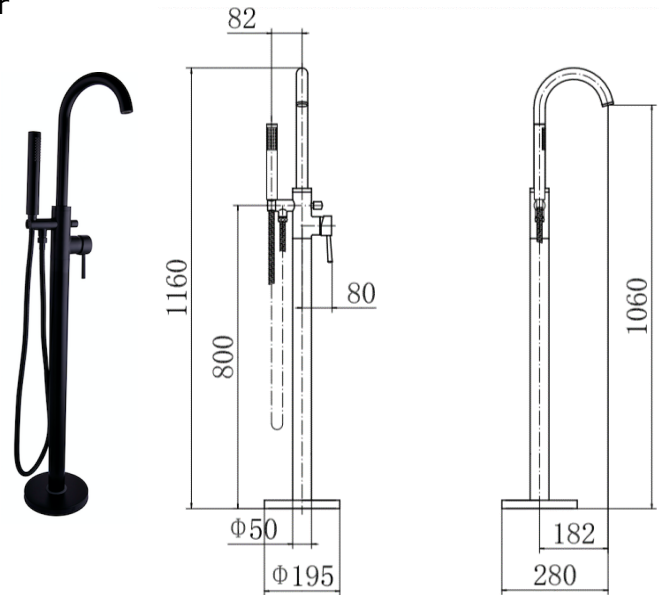

BY CAVALIER BATHROOMS

Harrow 9096BL FREE STANDING BATH SHOWER MIXER - BLACK

PRODUCT SPECIFICATION

Product Code: 9096BL
 Finish: Matt Black
 Description: Free Standing Bath Shower Mixer
 Inlet Connections: M10*1*1/2*910
 Construction: Body: Brass
 Handle: Zinc
 Cartridge: 40mm ceramic cartridge
 Gross Weight (kg): 5.463

ADDITIONAL INFORMATION

- Matt black finish
- Flexible inlets
- 2 year guarantee*

WORKING PRESSURES (bar)

Min Pressure	Max Pressure	Best Performance
0.2 bar	5 bar	2 bar

FLOW RATES (litres per minute)

0.5 Bar	1 Bar	3 Bar
11	15.5	26.7

Products are supplied with full installation instructions and fixings. All measurements in mm and are nominal.