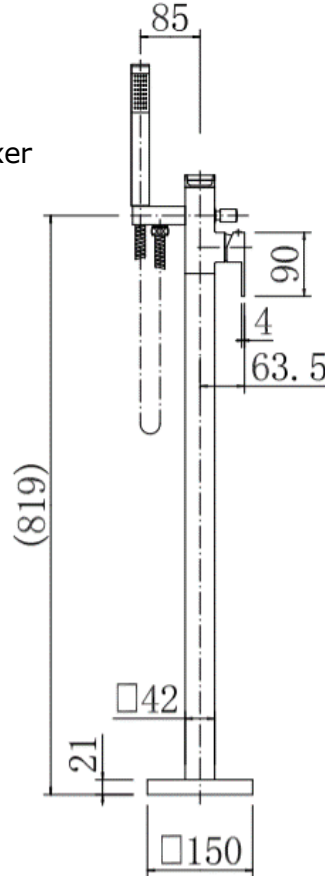

BY CAVALIER BATHROOMS

Soho 9088BL FREE STANDING BATH SHOWER MIXER - BLACK

PRODUCT SPECIFICATION

Product Code: 9088BL
 Finish: Matt Black
 Description: Free Standing Bath Shower Mixer
 Inlet Connections: M10*1*1/2*910
 Construction: Body: Brass
 Handle: Zinc
 Cartridge: 35mm ceramic cartridge
 Gross Weight (kg): 3.373

Products are supplied with full installation instructions and fixings. All measurements in mm and are nominal.