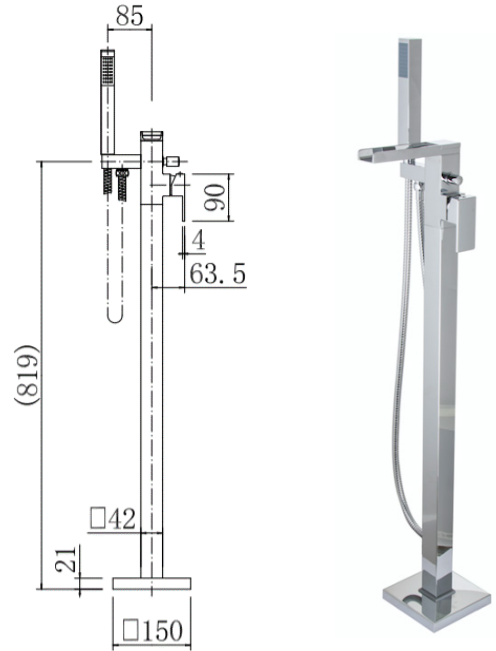

BY CAVALIER BATHROOMS

Soho 9088 FREE STANDING BATH SHOWER MIXER - CHROME

PRODUCT SPECIFICATION

Product Code: 9088
 Finish: Chrome
 Description: Free Standing Bath Shower Mixer
 Inlet Connections: M10*1*1/2*910
 Construction: Body: Brass
 Handle: Zinc
 Cartridge: 35mm ceramic cartridge
 Gross Weight (kg): 3.373

ADDITIONAL INFORMATION

- Chrome finish
- Flexible inlets
- 10 year guarantee*

WORKING PRESSURES (bar)

Min Pressure	Max Pressure	Best Performance
1 bar	5 bar	2 bar

FLOW RATES (litres per minute)

0.5 Bar	1 Bar	3 Bar
6.6	9	15.3

Products are supplied with full installation instructions and fixings. All measurements in mm and are nominal.