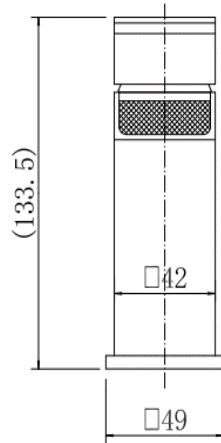

ADDITIONAL INFORMATION

- Chrome finish
- With click-clack waste
- Flexible inlets
- 10 year guarantee*

WORKING PRESSURES (bar)

Min Pressure	Max Pressure	Best Performance
0.2 bar	5 bar	2 bar

FLOW RATES (litres per minute)

0.5 Bar	1 Bar	3 Bar
8.8	12.3	21.1

* For full details of our guarantee please refer to our website. Our products are backed by a 10 year guarantee, this is only valid to customers who complete and submit the online Niagara® Guarantee Registration Form within 30 days of installation. Please note that products with finishes other than Chrome are guaranteed for 2 years only. To register and activate your guarantee visit: www.cavalierbathrooms.co.uk

Products are supplied with full installation instructions and fixings. All measurements in mm and are nominal.