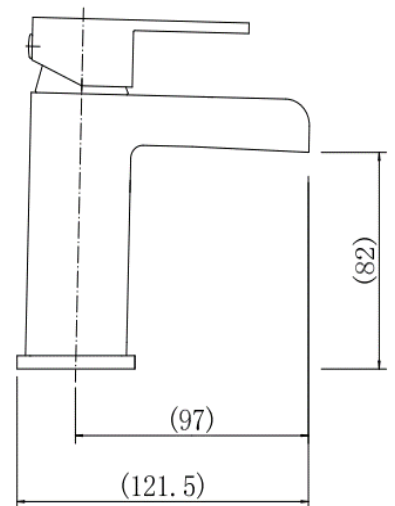

ADDITIONAL INFORMATION

- Chrome finish
- With click-clack waste
- Flexible inlets
- 10 year guarantee*

WORKING PRESSURES (bar)

Min Pressure	Max Pressure	Best Performance
0.2 bar	5 bar	2 bar

FLOW RATES (litres per minute)

0.5 Bar	1 Bar	3 Bar
8.8	12.3	21.1

* For full details of our guarantee please refer to our website. Our products are backed by a 10 year guarantee, this is only valid to customers who complete and submit the online Niagara® Guarantee Registration Form within 30 days of installation. Please note that products with finishes other than Chrome are guaranteed for 2 years only. To register and activate your guarantee visit: www.cavalierbathrooms.co.uk

Products are supplied with full installation instructions and fixings. All measurements in mm and are nominal.