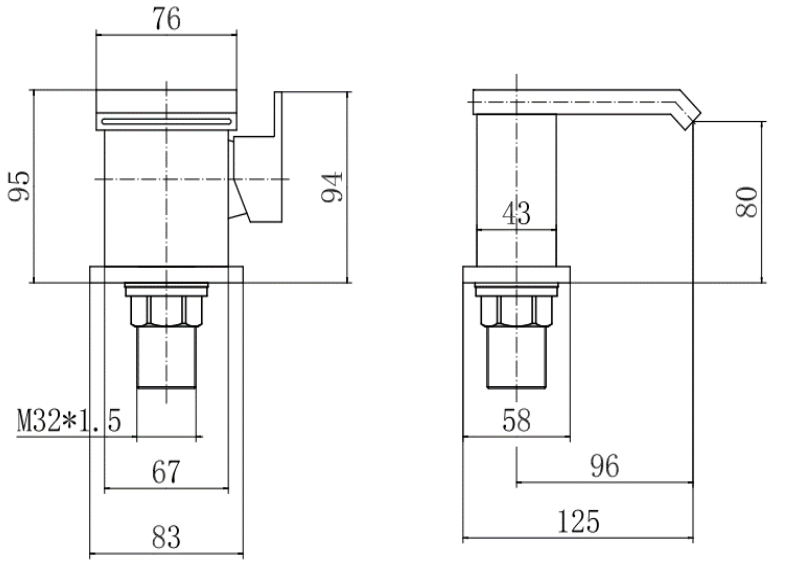

ADDITIONAL INFORMATION

- Chrome finish
- With click-clack waste
- Flexible inlets
- 10 year guarantee*

WORKING PRESSURES (bar)

Min Pressure	Max Pressure	Best Performance
0.2 bar	5 bar	2 bar

FLOW RATES (litres per minute)

0.5 Bar	1 Bar	3 Bar
6.8	9.2	15.9

* For full details of our guarantee please refer to our website. Our products are backed by a 10 year guarantee, this is only valid to customers who complete and submit the online Niagara® Guarantee Registration Form within 30 days of installation. Please note that products with finishes other than Chrome are guaranteed for 2 years only. To register and activate your guarantee visit: www.cavalierbathrooms.co.uk

Products are supplied with full installation instructions and fixings. All measurements in mm and are nominal.